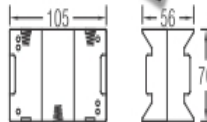

UM - 1 OR 'D' SIZE OR EQUIV

品質政策：卓越管理 優良品質 準確交期

Battery Holder

SAI ISO 9001 認證
SAI ISO 14001

UM - 1 OR 'D' SIZE OR EQUIV

BH145A
BH145D FOR FOUR "D" CELLS

BH161A
BH161B
BH161D FOR SIX "D" CELLS

BH162A
BH162B
BH162D FOR SIX "D" CELLS

BH163A
BH163B
BH163D FOR SIX "D" CELLS

BH181-2A
BH181-2D FOR EIGHT "D" CELLS

BH182-1A
BH182-1B
BH182-1D FOR EIGHT "D" CELLS

經營理念：誠信 勤勞 創