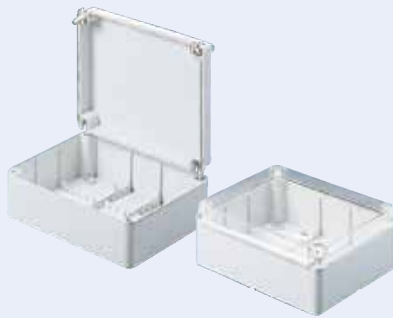

## WATERTIGHT SURFACE MOUNTING PLASTIC ENCLOSURES

### 44CE Range RAL 7035 Grey

Code	Internal Dimensions (mm)	Entries No.	Gland hole Ø (mm)	Conduit Max Ø (mm)	Spare Lid Screw	Pack/ Carton Qty
<b>85°C Junction Boxes with stepped glands and press-on lids - IP44</b>						
GW44001	Ø 65 x 35	4	23	20	–	5/280
GW44002	Ø 80 x 40	4	23	20	–	5/135
GW44003	80 x 80 x 40	6	23	20	–	5/90

<b>Junction Boxes with stepped glands. Lids with captive screws - IP55</b>						
GW44004	100 x 100 x 50	6	29	25	4 S/S screws	60
GW44005	120 x 80 x 50	6	29	25	4 S/S screws	66
GW44006	150 x 110 x 70	10	29	25	4 S/S screws	40
GW44007*	190 x 140 x 70	10	37	32	a	24
GW44008*	240 x 190 x 90	12	37	32	a	12
GW44009*	300 x 220 x 120	12	48	32	b	6

<b>Enclosures with standard lid - IP56</b>						
Grey lid Code 85°C	Internal Dimensions (mm)	Spare Lid Screw	Pack/ Carton Qty	Clear lid Code 110°C		
GW44204	100 x 100 x 50	4 S/S screws	105	–		
GW44205	120 x 80 x 50	4 S/S screws	91	–		
GW44206	150 x 110 x 70	4 S/S screws	50	GW44426		
GW44207*	190 x 140 x 70	a	30	GW44427*		
GW44208*	240 x 190 x 70	a	14	GW44428*		
GW44209*	300 x 220 x 120	b	6	GW44429*		
GW44210*	380 x 300 x 120	b	4	GW44430*		
GW44211*	460 x 380 x 120	a	3	GW44431*		