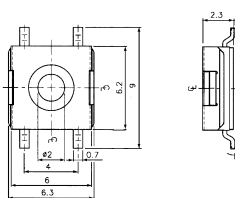

B17328
TACT SWITCH
12V 0.05A

B1738A /B/C/D/E
ILLUMINATED TACT SWITCH
12V 0.05A

LED COLOR:
A: RED
B: YELLOW
C: GREEN
D: BLUE
E: WHITE