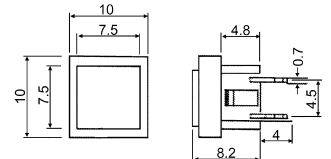

Tact Switches

B17300
TACT SWITCH
12V 0.05A

B1737A X X (FOR B1735~B1738)

B17310
TACT SWITCH
12V 0.05A

B17335
TACT SWITCH
12V 0.05A

B17312
TACT SWITCH
12V 0.05A

B17340A /B/C/D/E
TACT SWITCH OPEN AND CLOSE TYPE
B17341A /B/C/D/E
TACT SWITCH OPEN TYPE

30V 0.1A
LED COLOR :
A: RED B: YELLOW C: GREEN D: BLUE E: WHITE

B17320
TACT SWITCH
12V 0.05A

B17345A /B/C/D/E
TACT SWITCH

12V 0.05A
LED COLOR :
A: RED B: YELLOW C: GREEN D: BLUE E: WHITE

B17322
TACT SWITCH
12V 0.05A

B1735
TACT SWITCH
12V 0.05A

B17324
TACT SWITCH
12V 0.05A

B1736
TACT SWITCH
12V 0.05A

B17326
TACT SWITCH
12V 0.05A

B1737A /B/C/D/E
ILLUMINATED TACT SWITCH
12V 0.05A

LED COLOR:
A: RED
B: YELLOW
C: GREEN
D: BLUE
E: WHITE

B17328
TACT SWITCH
12V 0.05A

B1738A /B/C/D/E
ILLUMINATED TACT SWITCH
12V 0.05A

LED COLOR:
A: RED
B: YELLOW
C: GREEN
D: BLUE
E: WHITE

B17330
TACT SWITCH
12V 0.05A