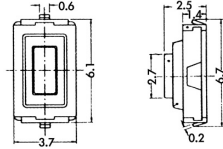

Tact Switches

B17300
TACT SWITCH
12V 0.05A

B1737A X X (FOR B1735~B1738)

B17310
TACT SWITCH
12V 0.05A

B17335
TACT SWITCH
12V 0.05A

B17312
TACT SWITCH
12V 0.05A

B17340A /B/C/D/E
TACT SWITCH OPEN AND CLOSE TYPE
B17341A /B/C/D/E
TACT SWITCH OPEN TYPE