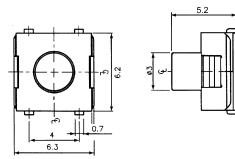

B1735
TACT SWITCH
12V 0.05A

B17324
TACT SWITCH
12V 0.05A

B1736
TACT SWITCH
12V 0.05A

B17326
TACT SWITCH
12V 0.05A

B1737A /B/C/D/E
ILLUMINATED TACT SWITCH
12V 0.05A

LED COLOR:
A: RED
B: YELLOW
C: GREEN
D: BLUE
E: WHITE