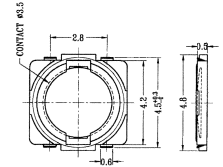

Tact Switches

B17300
TACT SWITCH
12V 0.05A

B1737A X X (FOR B1735~B1738)

B17310
TACT SWITCH
12V 0.05A

B17335
TACT SWITCH
12V 0.05A

B17312
TACT SWITCH
12V 0.05A

B17340A /B/C/D/E
TACT SWITCH OPEN AND CLOSE TYPE
B17341A /B/C/D/E
TACT SWITCH OPEN TYPE