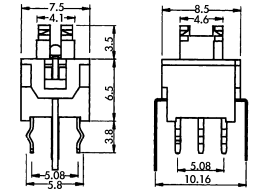

Tact Switches

B17300
TACT SWITCH
12V 0.05A

B1737A X X (FOR B1735~B1738)

B17310
TACT SWITCH
12V 0.05A

B17335
TACT SWITCH
12V 0.05A

B17312
TACT SWITCH
12V 0.05A

B17340A /B/C/D/E
TACT SWITCH OPEN AND CLOSE TYPE
B17341A /B/C/D/E
TACT SWITCH OPEN TYPE