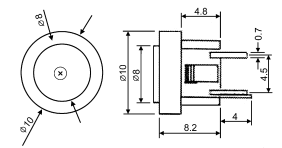

B1735
TACT SWITCH
12V 0.05A

B17324
TACT SWITCH
12V 0.05A

B1736
TACT SWITCH
12V 0.05A

B17326
TACT SWITCH
12V 0.05A

B1737A /B/C/D/E
ILLUMINATED TACT SWITCH
12V 0.05A

LED COLOR:
A: RED
B: YELLOW
C: GREEN
D: BLUE
E: WHITE