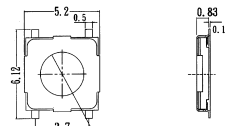

Tact Switches

B17300
TACT SWITCH
12V 0.05A

B1737A X X (FOR B1735~B1738)

B17310
TACT SWITCH
12V 0.05A

B17335
TACT SWITCH
12V 0.05A

B17312
TACT SWITCH
12V 0.05A

B17340A /B/C/D/E
TACT SWITCH OPEN AND CLOSE TYPE
B17341A /B/C/D/E
TACT SWITCH OPEN TYPE