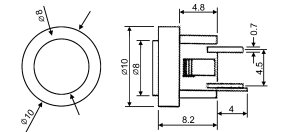

Tact Switches

B17300
TACT SWITCH
12V 0.05A

B1737A X X (FOR B1735~B1738)

B17310
TACT SWITCH
12V 0.05A

B17335
TACT SWITCH
12V 0.05A

B17312
TACT SWITCH
12V 0.05A

B17340A /B/C/D/E
TACT SWITCH OPEN AND CLOSE TYPE
B17341A /B/C/D/E
TACT SWITCH OPEN TYPE

30V 0.1A
LED COLOR :
A: RED B: YELLOW C: GREEN D: BLUE E: WHITE

B17320
TACT SWITCH
12V 0.05A

B17345A /B/C/D/E
TACT SWITCH

12V 0.05A
LED COLOR :
A: RED B: YELLOW C: GREEN D: BLUE E: WHITE

B17322
TACT SWITCH
12V 0.05A

B1735
TACT SWITCH
12V 0.05A

B17324
TACT SWITCH
12V 0.05A

B1736
TACT SWITCH
12V 0.05A

B17326
TACT SWITCH
12V 0.05A

B1737A /B/C/D/E
ILLUMINATED TACT SWITCH
12V 0.05A

LED COLOR:
A: RED
B: YELLOW
C: GREEN
D: BLUE
E: WHITE

B17328
TACT SWITCH
12V 0.05A

B1738A /B/C/D/E
ILLUMINATED TACT SWITCH
12V 0.05A

LED COLOR:
A: RED
B: YELLOW
C: GREEN
D: BLUE
E: WHITE

B17330
TACT SWITCH
12V 0.05A