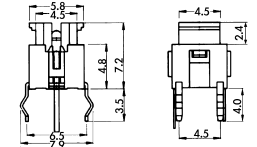

12V 0.05A
LED COLOR :
A: RED B: YELLOW C: GREEN D: BLUE E: WHITE

B17322
TACT SWITCH
12V 0.05A