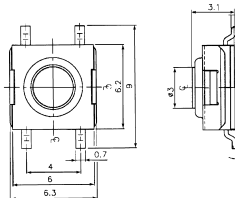

B17345A /B/C/D/E
TACT SWITCH