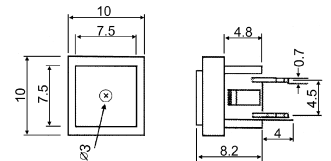

Tact Switches

B17300
TACT SWITCH
12V 0.05A

B1737A X X (FOR B1735~B1738)

B17310
TACT SWITCH
12V 0.05A

B17335
TACT SWITCH
12V 0.05A

B17312
TACT SWITCH
12V 0.05A

B17340A /B/C/D/E
TACT SWITCH OPEN AND CLOSE TYPE
B17341A /B/C/D/E
TACT SWITCH OPEN TYPE

30V 0.1A
LED COLOR :
A: RED B: YELLOW C: GREEN D: BLUE E: WHITE

B17320
TACT SWITCH
12V 0.05A

B17345A /B/C/D/E
TACT SWITCH

12V 0.05A
LED COLOR :
A: RED B: YELLOW C: GREEN D: BLUE E: WHITE

B17322
TACT SWITCH
12V 0.05A

B1735
TACT SWITCH
12V 0.05A

B17324
TACT SWITCH
12V 0.05A

B1736
TACT SWITCH
12V 0.05A

B17326
TACT SWITCH
12V 0.05A

B1737A /B/C/D/E
ILLUMINATED TACT SWITCH
12V 0.05A

LED COLOR:
A: RED
B: YELLOW
C: GREEN
D: BLUE
E: WHITE

B17328
TACT SWITCH
12V 0.05A

B1738A /B/C/D/E
ILLUMINATED TACT SWITCH
12V 0.05A

LED COLOR:
A: RED
B: YELLOW
C: GREEN
D: BLUE
E: WHITE

B17330
TACT SWITCH
12V 0.05A