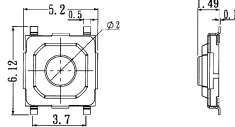

Tact Switches

B17300
TACT SWITCH
12V 0.05A

B1737A X X (FOR B1735~B1738)

B17310
TACT SWITCH
12V 0.05A

B17335
TACT SWITCH
12V 0.05A

B17312
TACT SWITCH
12V 0.05A

B17340A /B/C/D/E
TACT SWITCH OPEN AND CLOSE TYPE
B17341A /B/C/D/E
TACT SWITCH OPEN TYPE