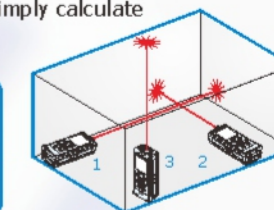

Hard to remember measurements? Do not worry, HANS provide 20 memories to help you. It records what you've measured, included length, width, thickness, area and dimension. Easily recall your memories and stop worry about numbers.

Count Down Measuring

Not easy to measure in narrow place? Try count down measuring!! Select from 3~15 seconds then press measure to count down. Easily get measurements in your most comfort way.

NEW BENCHMARK OF MEASURING

- Multi-Measuring Function
- Continuously Measuring
- Reference Selectable

HANS 0.05m~40m CA740 Laser Distance Meter

Area and Space calculations

With HANS, do not worry about how wide it is, how big it is, pressing buttons and follow instruction on screen, you could even simply calculate your results, try it today!!