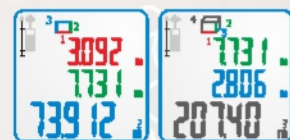

Extend your measuring at narrow or corner side

Easily get area in two buttons

HANS 0.05m~70m
CA670 Laser Distance Meter

PROFESSIONAL TOOL WITH ERGONOMIC AND MORDEN DESIGN.

Tried of old fashion tool? Try CA670.
It is not only a accurate but also with
ergonomic handheld.
Being pro and smart today!!

Area and Space calculations

With HANS, do not worried about how wide it is, how big it is, pressing buttons and follow instruction on screen, you could even simply calculate your results, try it today!!

Stake out measuring

Lazy finding sections? try stake-out with HANS, simply set stake up and HANS will guide you through measure (dyna-measuring). Believe me, this is the simplest way ever.

Three Indirect measurements