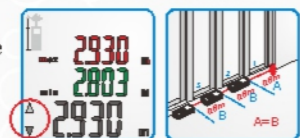

- Multi-Measuring Function
- 3 Indirect Measuring
- Countdown Measuring
- 20 Memories
- Selectable Reference

Extendable Pintail for Corner Measuring

$c^2 = a^2 + b^2$
Indirect measurements

70m

Three Indirect measurements

Thanks to Pythagorean, we could get height without being there. Activate indirect measurements with HANS, let's enjoy the wisdom from the past, and do not forget HANS could help to calculate when you need it.

Stake out measuring

Lazy finding sections? try stake-out with HANS, simply set stake up and HANS will guide you through measure (dyna-measuring). Believe me, this is the simplest way ever.

Latest 20 memories