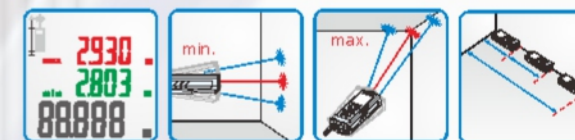

HANS 0.05m~40m
CA640 Laser Distance Meter

Smartouch, Big Reading.

With Smartouch and ergonomical handheld, using CA670 is no longer a big challenge. Believe it, you could easily get length, area and dimension in a single button.

Ergonomical Handheld Smartouch Operation Panel Audioable Notification

Dyna Measurement

With **SX10v2**, a totally new experience of measuring is arrived to you, fast response, easy to seeking correct points. Finding Distance? Try HANS, you will never forget what you did.