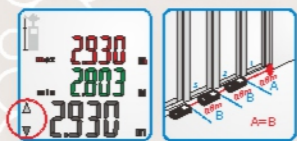

Extend your measuring at narrow or corner side

Easily get area in two buttons

HANS 0.05m~70m
CA670 Laser Distance Meter

PROFESSIONAL TOOL WITH ERGONOMIC AND MORDEN DESIGN.

Tried of old fashion tool? Try CA670.
It is not only a accurate but also with
ergonomic handheld.
Being pro and smart today!!

Stake out measuring

Lazy finding sections? try stake-out with HANS, simply set stake up and HANS will guide you through measure (dyna-measuring). Believe me, this is the simplest way ever.

Three Indirect measurements