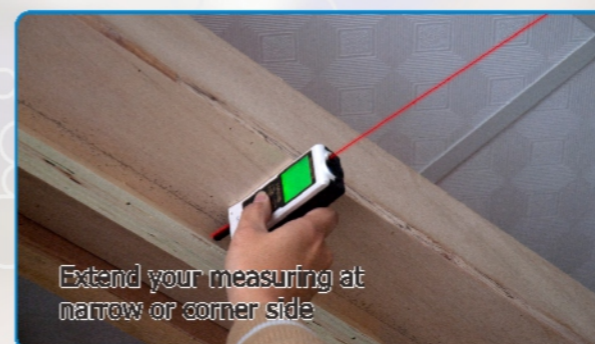

Dyna Measurement

With **SX10v2**, a totally new experience of measuring is arrived to you, fast response, easy to seeking correct points. Finding Distance? Try HANS, you will never forget what you did.

Extend your measuring at narrow or corner side

Easily get area in two buttons

HANS 0.05m~70m
CA670 Laser Distance Meter

PROFESSIONAL TOOL WITH ERGONOMIC AND MORDEN DESIGN.

Tried of old fashion tool? Try CA670.
It is not only a accurate but also with
ergonomic handheld.
Being pro and smart today!!