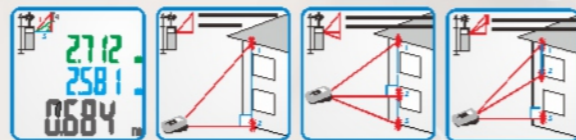

Three Indirect measurements

Thanks to Pythagorean, we could get height without being there. Activate indirect measurements with HANS, let's enjoy the wisdom from the past, and do not forget HANS could help to calculate when you need it.