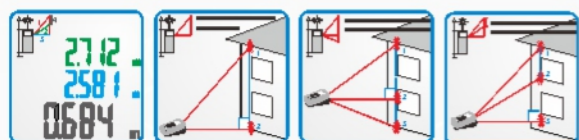

- Multi-Measuring Function
- 3 Indirect Measuring
- Countdown Measuring
- 20 Memories
- Selectable Reference

Extendable Pintail for Corner Measuring

$c^2 = a^2 + b^2$
Indirect measurements

70m

Three Indirect measurements

Thanks to Pythagorean, we could get height without being there. Activate indirect measurements with HANS, let's enjoy the wisdom from the past, and do not forget HANS could help to calculate when you need it.

Stake out measuring

Lazy finding sections? try stake-out with HANS, simply set stake up and HANS will guide you through measure (dyna-measuring). Believe me, this is the simplest way ever.

Latest 20 memories