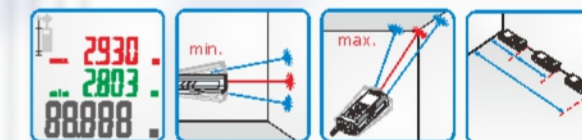

LED Backlight First Press for Single Pythagoras

Various Units

We knew people are used to use the unit they need, HANS prepared complete ways in display for you, it owns Meter, Feet (Foot), Inch, Feet and Inch with fraction or decimal and 尺, now pick a HANS you like and feel the new benchmarking of measuring!!