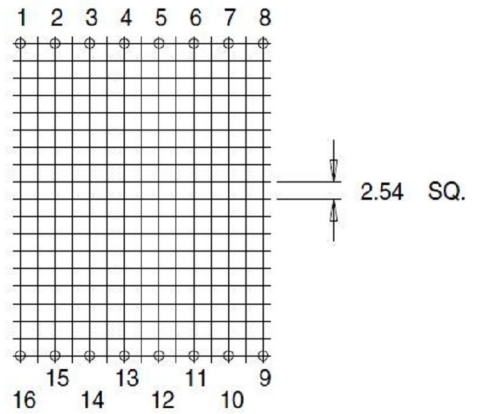

Part No. FE0300

E65/32/27 Horizontal Single Section Bobbin

Dimensions in millimetres.