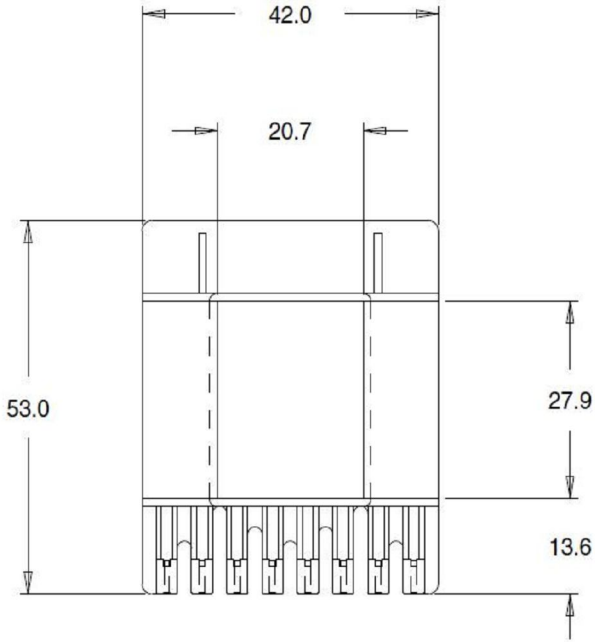

Part No. FE0300

E65/32/27 Horizontal Single Section Bobbin

Dimensions in millimetres.