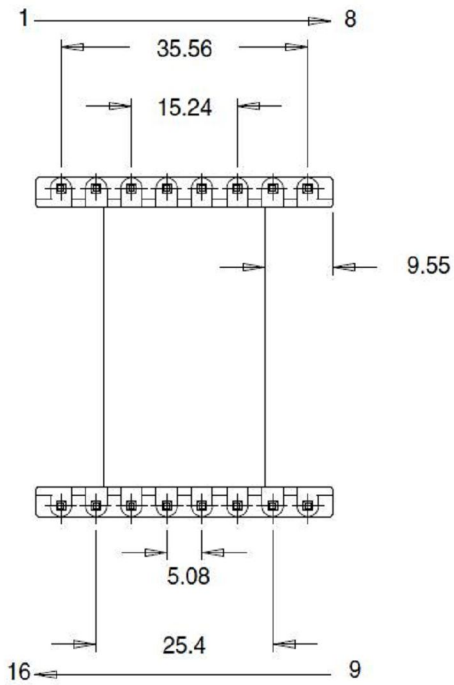

Part No. FE0300

E65/32/27 Horizontal Single Section Bobbin

Dimensions in millimetres.