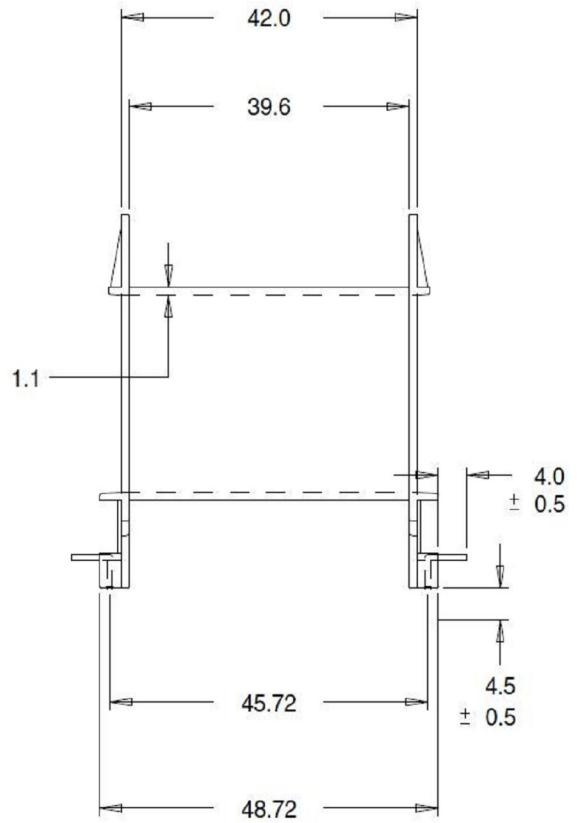

Part No. FE0300

E65/32/27 Horizontal Single Section Bobbin

Dimensions in millimetres.