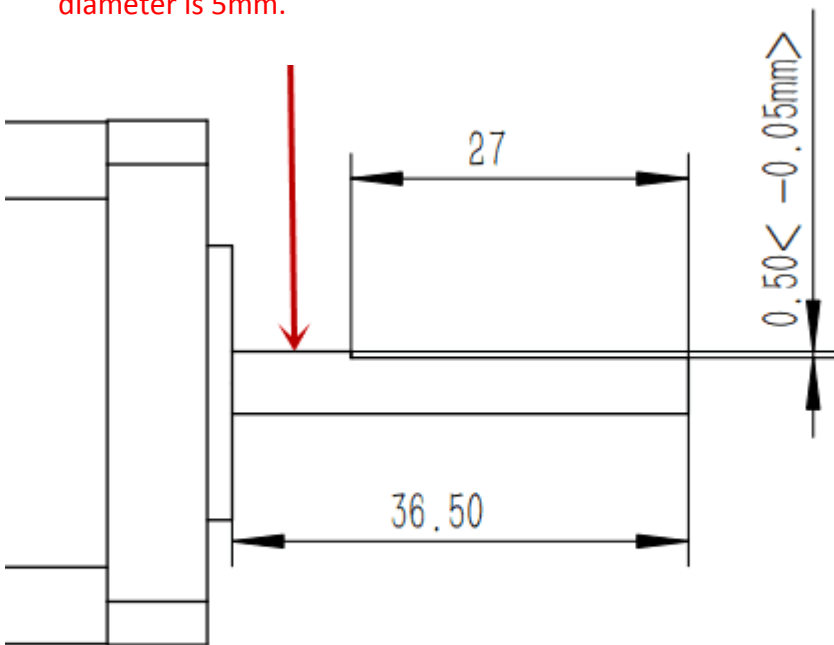

Motor for Transparent PC pump 12VDC AB52

There is no cut edges on this distance, round shaft diameter is 5mm.

AB52 New type pump, fit for motor.

Total shaft length is 36.5mm; shaft diameter is 5mm; one short distance where the arrow points have no cut edges, it's 5mm round shaft; another distance have cut edges 0.5mm, it's D shape shaft.