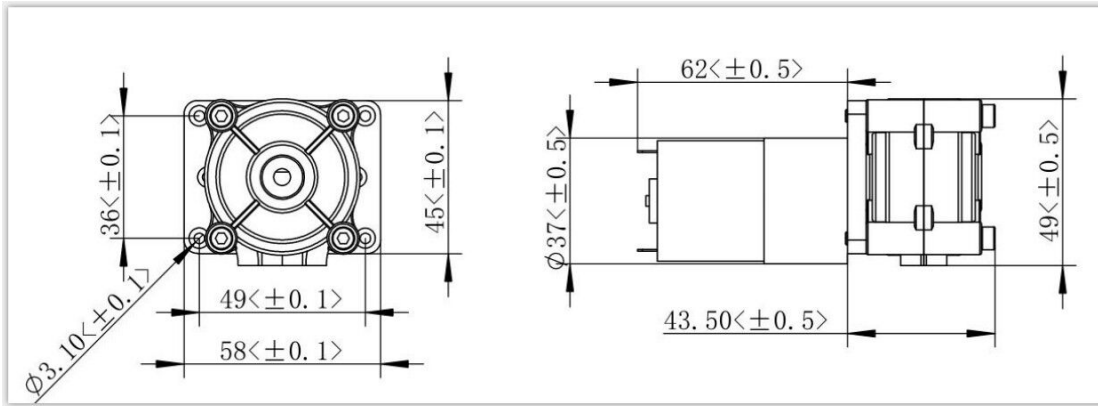

Motor for Transparent PC pump 12VDC AB52

There is no cut edges on this distance, round shaft diameter is 5mm.

AB52 New type pump, fit for motor.

Total shaft length is 36.5mm; shaft diameter is 5mm; one short distance where the arrow points have no cut edges, it's 5mm round shaft; another distance have cut edges 0.5mm, it's D shape shaft.