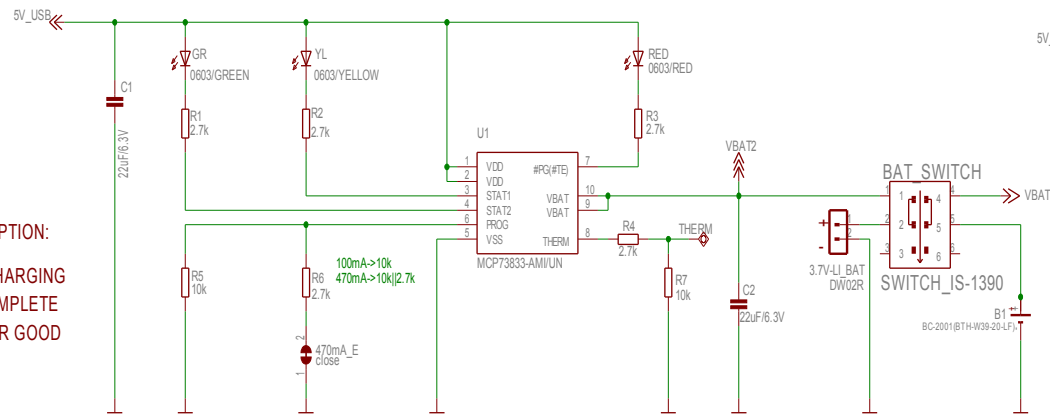

OLIMEXINO-NANO-BAT Rev.B

LED DESCRIPTION:
 YELLOW - CHARGING
 GREEN - COMPLETE
 RED - POWER GOOD

✕ ✕ ✕
 ✕ ✕ ✕