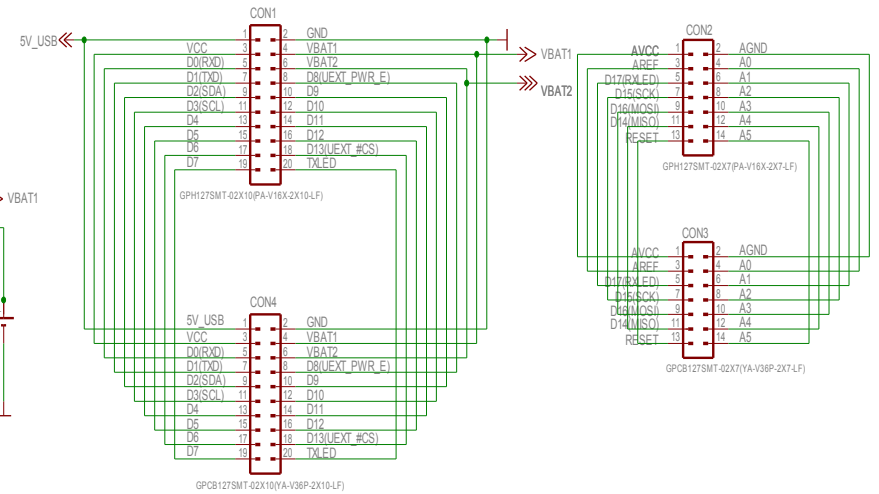

OLIMEXINO-NANO-BAT Rev.B

LED DESCRIPTION:
 YELLOW - CHARGING
 GREEN - COMPLETE
 RED - POWER GOOD

✕ ✕ ✕
 ✕ ✕ ✕