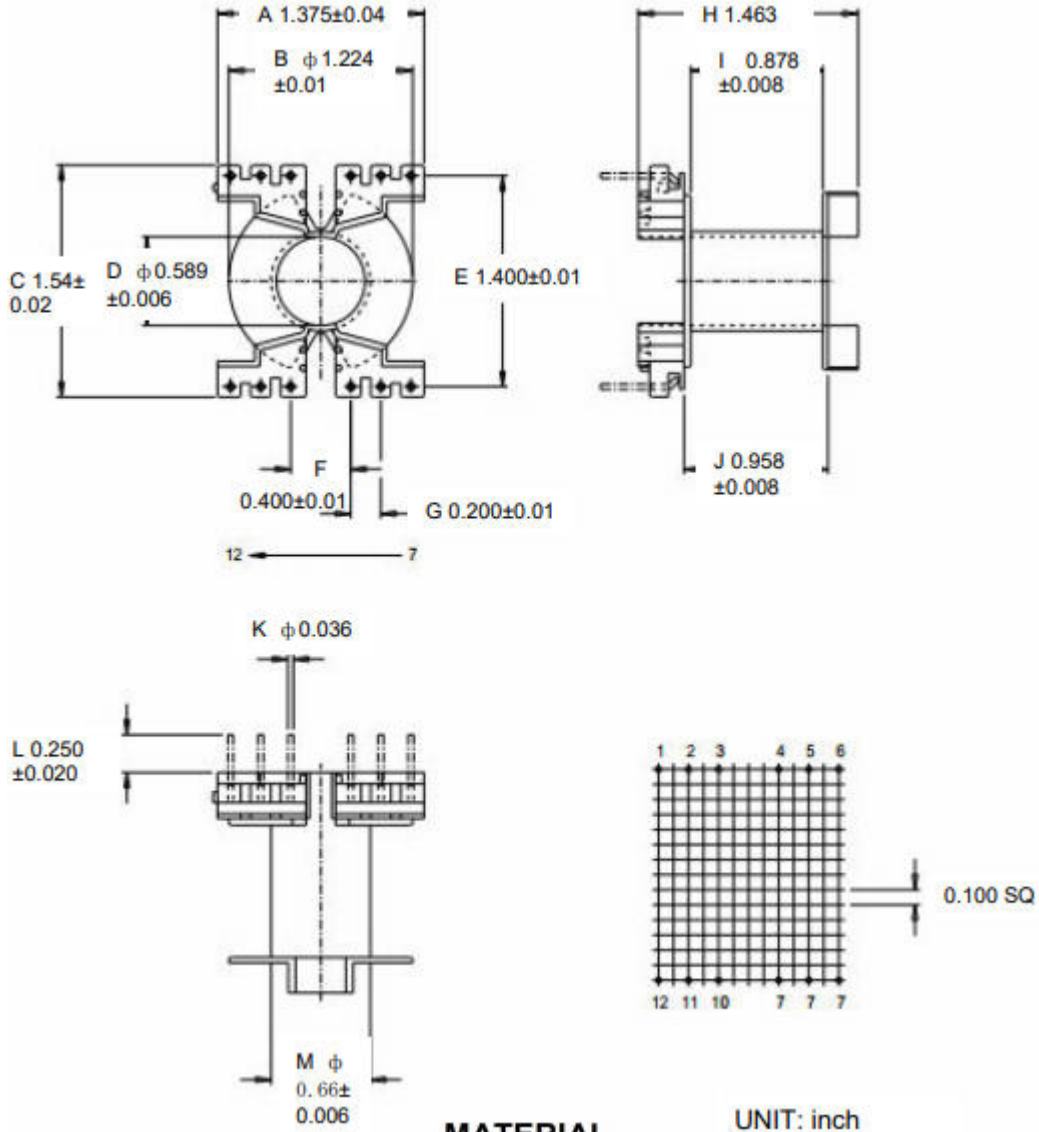

Specification for:
PCB3535LB

110 Delta Drive
Pittsburgh, PA 15238
Phone: 412/696-1333
Fax: 412/696-0333
Email: magnetics@spang.com

Material: DuPont Rynite FR530 Color = Black

REMARKS