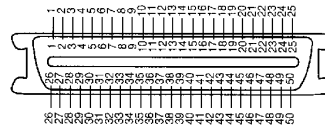

ZR0721 MM/MF
V.35 EXTENSION CABLE (6ft)
MM: V.35 MALE TO V.35 MALE
MF: V.35 MALE TO V.35 FEMALE

ZR10MM /MF /FF
SCSI I CABLE (1M)
MM : CEN50M - CEN50M
MF : CEN50M - CEN50F
FF : CEN50F - CEN50F

ZR0722 MM/MF
DB25 TO V.35 CABLE (6ft)
MM: DB25 MALE TO V.35 MALE
MF: DB25 MALE TO V.35 FEMALE

ZR11MM
SCSI II CABLE (3ft)
MM : HPC50M - HPC50M

ZR0723
HDB26 MALE TO V.35 MALE CABLE (6ft)

ZR12MM
SCSI I CABLE (1M)
MM : CEN50M - DB50M

ZR0724 MM/MF
HDB60 TO V.35 CABLE (6ft)
MM: HDB60 MALE TO V.35 MALE
MF : HDB60 MALE TO V.35 FEMALE

ZR13MM
SCSI I TO SCSI II CABLE (3ft)
MM : HPD50M - CEN50M

ZR09MM
SCSI I CABLE (1M)
MM : DB25M - CEN50M

ZR15MM
SCSI I TO SCSI II CABLE (3ft)
MM : HPC50M - CEN50M