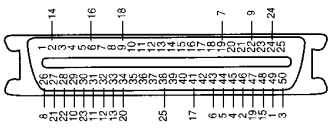

ZR0721 MM/MF
V.35 EXTENSION CABLE (6ft)
MM: V.35 MALE TO V.35 MALE
MF: V.35 MALE TO V.35 FEMALE

ZR10MM /MF /FF
SCSI I CABLE (1M)
MM : CEN50M - CEN50M
MF : CEN50M - CEN50F
FF : CEN50F - CEN50F

ZR0722 MM/MF
DB25 TO V.35 CABLE (6ft)
MM: DB25 MALE TO V.35 MALE
MF: DB25 MALE TO V.35 FEMALE

ZR11MM
SCSI II CABLE (3ft)
MM : HPC50M - HPC50M

ZR0723
HDB26 MALE TO V.35 MALE CABLE (6ft)

ZR12MM
SCSI I CABLE (1M)
MM : CEN50M - DB50M

ZR0724 MM/MF
HDB60 TO V.35 CABLE (6ft)
MM: HDB60 MALE TO V.35 MALE
MF : HDB60 MALE TO V.35 FEMALE

ZR13MM
SCSI I TO SCSI II CABLE (3ft)
MM : HPD50M - CEN50M

ZR09MM
SCSI I CABLE (1M)
MM : DB25M - CEN50M

ZR15MM
SCSI I TO SCSI II CABLE (3ft)
MM : HPC50M - CEN50M