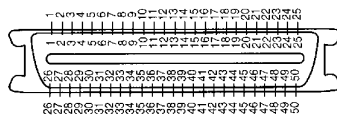

ZR0721 MM/MF
V.35 EXTENSION CABLE (6ft)
MM: V.35 MALE TO V.35 MALE
MF: V.35 MALE TO V.35 FEMALE

ZR10MM /MF /FF
SCSI I CABLE (1M)
MM : CEN50M - CEN50M
MF : CEN50M - CEN50F
FF : CEN50F - CEN50F

ZR0722 MM/MF
DB25 TO V.35 CABLE (6ft)
MM: DB25 MALE TO V.35 MALE
MF: DB25 MALE TO V.35 FEMALE

ZR11MM
SCSI II CABLE (3ft)
MM : HPC50M - HPC50M

ZR0723
HDB26 MALE TO V.35 MALE CABLE (6ft)

ZR12MM
SCSI I CABLE (1M)
MM : CEN50M - DB50M

ZR0724 MM/MF
HDB60 TO V.35 CABLE (6ft)
MM: HDB60 MALE TO V.35 MALE
MF : HDB60 MALE TO V.35 FEMALE

ZR13MM
SCSI I TO SCSI II CABLE (3ft)
MM : HPD50M - CEN50M

ZR09MM
SCSI I CABLE (1M)
MM : DB25M - CEN50M

ZR15MM
SCSI I TO SCSI II CABLE (3ft)
MM : HPC50M - CEN50M