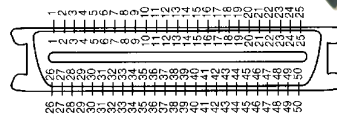

ZR0721 MM/MF
V.35 EXTENSION CABLE (6ft)
MM: V.35 MALE TO V.35 MALE
MF: V.35 MALE TO V.35 FEMALE

ZR10MM /MF /FF
SCSI I CABLE (1M)
MM : CEN50M - CEN50M
MF : CEN50M - CEN50F
FF : CEN50F - CEN50F

ZR0722 MM/MF
DB25 TO V.35 CABLE (6ft)
MM: DB25 MALE TO V.35 MALE
MF: DB25 MALE TO V.35 FEMALE

ZR11MM
SCSI II CABLE (3ft)
MM : HPC50M - HPC50M

ZR0723
HDB26 MALE TO V.35 MALE CABLE (6ft)

ZR12MM
SCSI I CABLE (1M)
MM : CEN50M - DB50M

ZR0724 MM/MF
HDB60 TO V.35 CABLE (6ft)
MM: HDB60 MALE TO V.35 MALE
MF : HDB60 MALE TO V.35 FEMALE

ZR13MM
SCSI I TO SCSI II CABLE (3ft)
MM : HPD50M - CEN50M

ZR09MM
SCSI I CABLE (1M)
MM : DB25M - CEN50M

ZR15MM
SCSI I TO SCSI II CABLE (3ft)
MM : HPC50M - CEN50M