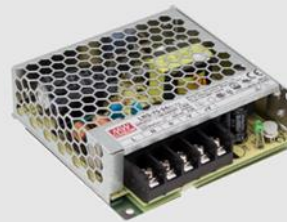

HDR SERIES DIN RAIL POWER SUPPLIES

- UNIVERSAL AC/DC INPUT (110/220)
- SHORT CIRCUIT PROTECTION
- OVER VOLTAGE PROTECTION
- AVAILABLE IN : 5, 12, 15, 24 AND 48V

Contact us for all your power and control requirements

DC-DC CONVERTERS

DC-DC CONVERTERS

VOLTAGE REGULATORS

SLA BATTERY CHARGERS

SMART BAT. CHARGERS

SMART BAT. CHARGERS

SMART BAT. CHARGERS

DIN RAIL CLIPS