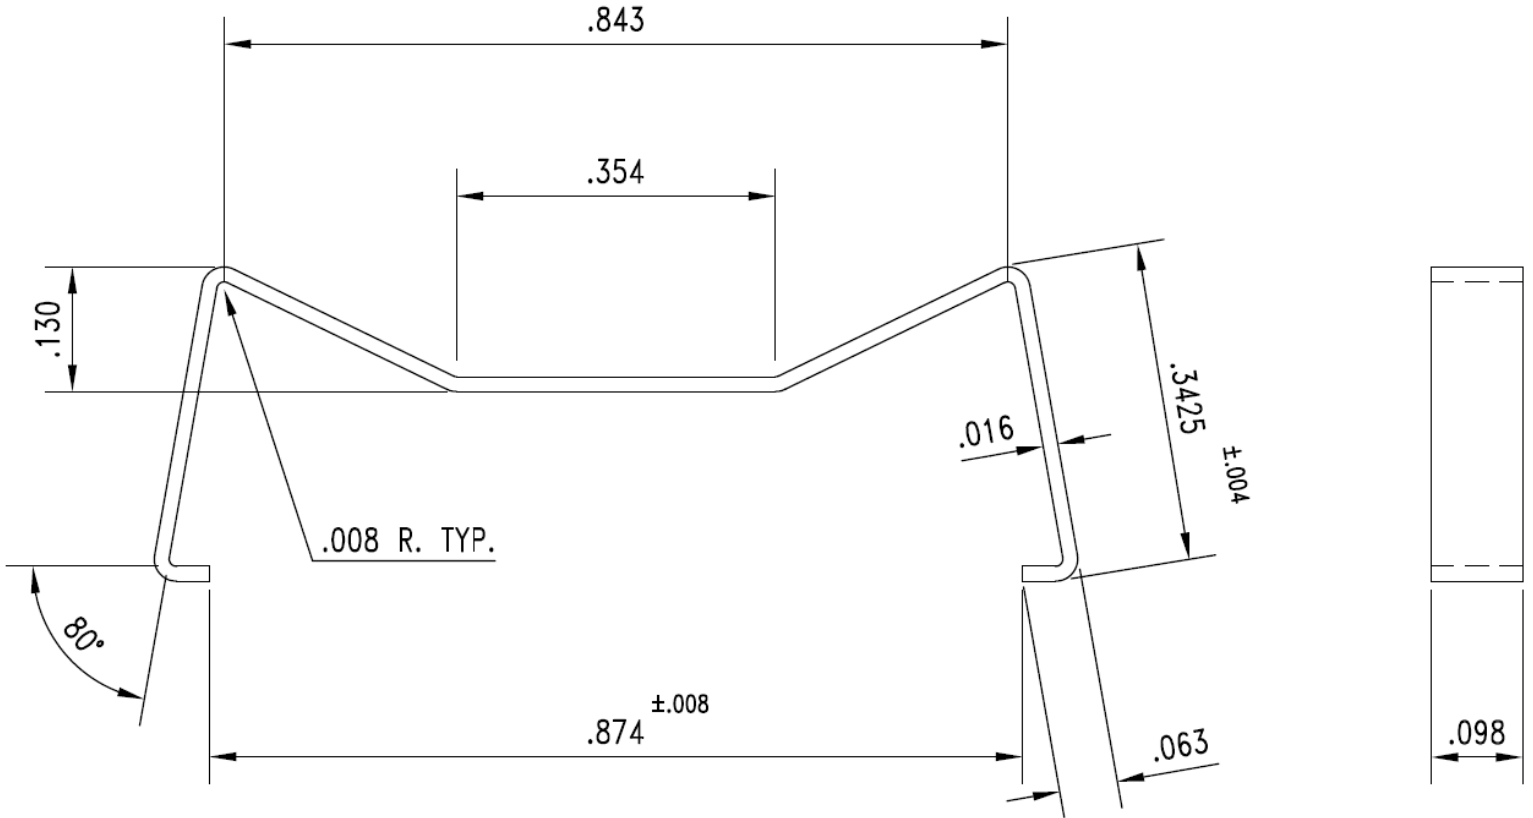

Specification for:
00C221620

110 Delta Drive
Pittsburgh, PA 15238
Phone: 412/696-1333
Fax: 412/696-0333
Email: magnetics@spang.com

MATERIAL

Material: 016" Stainless Steel

REMARKS

Revision -