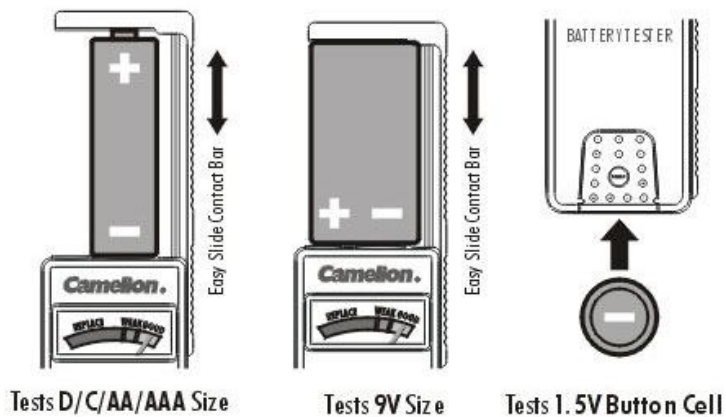

HAND HELD BATTERY TESTER

Easy Battery Tester

Main Features

Slim Battery Tester BT-0501

The Quick & Easy Tester!

- Quickly determine if your batteries need charging or replacing
- Easily test AA, AAA, C, D, 9V, and button cell batteries
- Easy to Use 3 Color Indicator Avoid complicated displays
- Use for rechargeable, single use alkaline or other battery types
- Small, Compact, Light Weight

Specifications

BT-0501

Insert batteries as shown:

Tests D/C/AA/AAA Size

Tests 9V Size

Tests 1.5V Button Cell