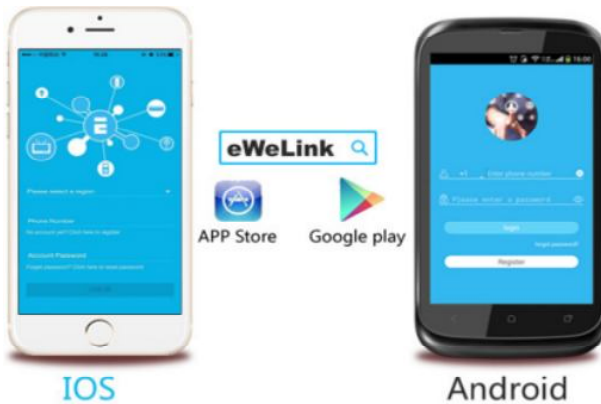

Overview

Home automation is "The Internet of Things". It simply means the way all devices or appliances are networked together to provide customers with a seamless control over their home equipment.

Sonoff Basic is an affordable device that provides users with smart home control. It is a WiFi-based wireless switch that can connect to a wide range of appliances. Sonoff transmits data to a cloud platform through the WiFi router, which enables users to remotely control all the connected appliances, via the mobile application eWeLink. The cloud server of Sonoff is Amazon AWS global server.

Sonoff Basic makes all home appliances smart. As long as the mobile has a network, users can remotely control the appliances from anywhere at any time. Another feature available is to set timing schedules for the appliances, which can include countdown, scheduled on/off, and can thus, help users maintain an easy life.