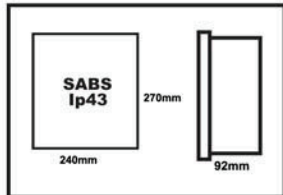

EASYHOLD

J-BOXES

Quality Boxes that serve you.

Wonderbox
Slimline
slide-on lid
1x EHJBS
1x EHJSL
Screw
Anchors

Wonderbox
Slimline
Fixed lid
1x EHJBS
1x EHJ7FL
Screws
Anchors

Wonderbox
Double Slimline
2x EHJ7BS
Seal
Screws
Anchors

Wonderbox
Large
slide-on lid
1x EHJ7BL
1x EHJ SL
Screw
Anchors

Wonderbox
Large
Fixed lid
1x EHJ7LB
1x EHJ7FL
Screws
Anchors

Wonderbox
Double Large
2x EHJ7BL
Screws
Anchors

Wonderbox
Double SL
1x EHJ7BS
1x EHJ7BL
Seal
Screws
Anchors