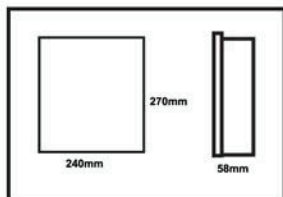

EASYHOLD

J-BOXES

Quality Boxes that serve you.

Wonderbox
Slimline
slide-on lid
1x EHJBS
1x EHJSL
Screw
Anchors

Wonderbox
Slimline
Fixed lid
1x EHJBS
1x EHJ7FL
Screws
Anchors

Wonderbox
Double Slimline
2x EHJ7BS
Seal
Screws
Anchors

Wonderbox
Large
slide-on lid
1x EHJ7BL
1x EHJ SL
Screw
Anchors

Wonderbox
Large
Fixed lid
1x EHJ7LB
1x EHJ7FL
Screws
Anchors

Wonderbox
Double Large
2x EHJ7BL
Screws
Anchors

Wonderbox
Double SL
1x EHJ7BS
1x EHJ7BL
Seal
Screws
Anchors