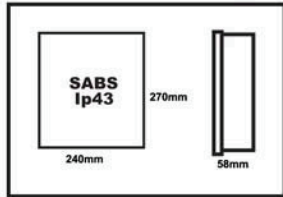

EASYHOLD

J-BOXES

Quality Boxes that serve you.

Wonderbox
Slimline
slide-on lid
1x EHJBS
1x EHJSL
Screw
Anchors

Wonderbox
Slimline
Fixed lid
1x EHJBS
1x EHJ7FL
Screws
Anchors

Wonderbox
Double Slimline
2x EHJ7BS
Seal
Screws
Anchors

Wonderbox
Large
slide-on lid
1x EHJ7BL
1x EHJ SL
Screw
Anchors

Wonderbox
Large
Fixed lid
1x EHJ7LB
1x EHJ7FL
Screws
Anchors

Wonderbox
Double Large
2x EHJ7BL
Screws
Anchors

Wonderbox
Double SL
1x EHJ7BS
1x EHJ7BL
Seal
Screws
Anchors