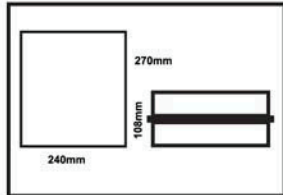

EASYHOLD

J-BOXES

Quality Boxes that serve you.

Wonderbox
Slimline
slide-on lid
1x EHJBS
1x EHJSL
Screw
Anchors

Wonderbox
Slimline
Fixed lid
1x EHJBS
1x EHJ7FL
Screws
Anchors

Wonderbox
Double Slimline
2x EHJ7BS
Seal
Screws
Anchors

Wonderbox
Large
slide-on lid
1x EHJ7BL
1x EHJ SL
Screw
Anchors

Wonderbox
Large
Fixed lid
1x EHJ7LB
1x EHJ7FL
Screws
Anchors

Wonderbox
Double Large
2x EHJ7BL
Screws
Anchors

Wonderbox
Double SL
1x EHJ7BS
1x EHJ7BL
Seal
Screws
Anchors