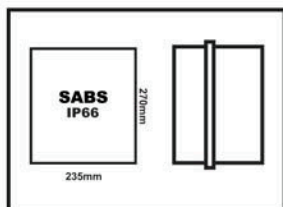

EASYHOLD

J-BOXES

Quality Boxes that serve you.

Wonderbox
Slimline
slide-on lid
1x EHJBS
1x EHJSL
Screw
Anchors

Wonderbox
Slimline
Fixed lid
1x EHJBS
1x EHJ7FL
Screws
Anchors

Wonderbox
Double Slimline
2x EHJ7BS
Seal
Screws
Anchors

Wonderbox
Large
slide-on lid
1x EHJ7BL
1x EHJ SL
Screw
Anchors

Wonderbox
Large
Fixed lid
1x EHJ7LB
1x EHJ7FL
Screws
Anchors

Wonderbox
Double Large
2x EHJ7BL
Screws
Anchors

Wonderbox
Double SL
1x EHJ7BS
1x EHJ7BL
Seal
Screws
Anchors