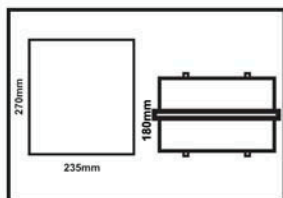

EASYHOLD

J-BOXES

Quality Boxes that serve you.

Wonderbox
Slimline
slide-on lid
1x EHJBS
1x EHJSL
Screw
Anchors

Wonderbox
Slimline
Fixed lid
1x EHJBS
1x EHJ7FL
Screws
Anchors

Wonderbox
Double Slimline
2x EHJ7BS
Seal
Screws
Anchors

Wonderbox
Large
slide-on lid
1x EHJ7BL
1x EHJ SL
Screw
Anchors

Wonderbox
Large
Fixed lid
1x EHJ7LB
1x EHJ7FL
Screws
Anchors

Wonderbox
Double Large
2x EHJ7BL
Screws
Anchors

Wonderbox
Double SL
1x EHJ7BS
1x EHJ7BL
Seal
Screws
Anchors