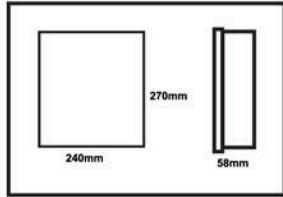

EASYHOLD

J-BOXES

Quality Boxes that serve you.

Wonderbox
Slimline
slide-on lid
1x EHJBS
1x EHJSL
Screw
Anchors

Wonderbox
Slimline
Fixed lid
1x EHJBS
1x EHJ7FL
Screws
Anchors

Wonderbox
Double Slimline
2x EHJ7BS
Seal
Screws
Anchors

Wonderbox
Large
slide-on lid
1x EHJ7BL
1x EHJ SL
Screw
Anchors

Wonderbox
Large
Fixed lid
1x EHJ7LB
1x EHJ7FL
Screws
Anchors

Wonderbox
Double Large
2x EHJ7BL
Screws
Anchors

Wonderbox
Double SL
1x EHJ7BS
1x EHJ7BL
Seal
Screws
Anchors