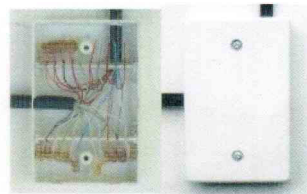

## J-BOXES

Quality Boxes that serve you.

6 WAY J-BOX  
Code:EHJ3  
(Packaging)  
216 per box  
w=5.9kg  
D=22x26x34cm

20W J-BOX  
(4x2)  
Code:EHJ1  
(Packaging)  
72 per box  
w=5.0kg  
D=22x26x34cm

30W J-BOX  
Code:EHJ2  
(Packaging)  
20 per box  
w=5.5kg  
D=22x26x34cm

SURFACE  
MOUNT BOX  
(4x4)  
Code:EHJ4  
(Packaging)  
30 per box  
w=4.3kg  
D=22x26x34cm

GP J-BOX  
Code:EHJ10  
(Packaging)  
20 per box  
w=3.3kg  
D=22x26x34cm