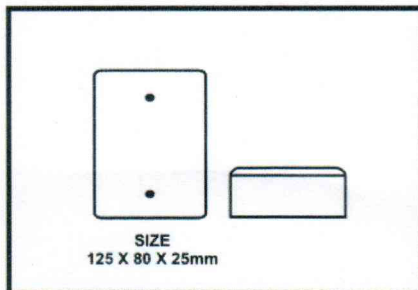

## J-BOXES

Quality Boxes that serve you.

6 WAY J-BOX  
Code:EHJ3  
(Packaging)  
216 per box  
w=5.9kg  
D=22x26x34cm

20W J-BOX  
(4x2)  
Code:EHJ1  
(Packaging)  
72 per box  
w=5.0kg  
D=22x26x34cm

30W J-BOX  
Code:EHJ2  
(Packaging)  
20 per box  
w=5.5kg  
D=22x26x34cm

SURFACE  
MOUNT BOX  
(4x4)  
Code:EHJ4  
(Packaging)  
30 per box  
w=4.3kg  
D=22x26x34cm

GP J-BOX  
Code:EHJ10  
(Packaging)  
20 per box  
w=3.3kg  
D=22x26x34cm