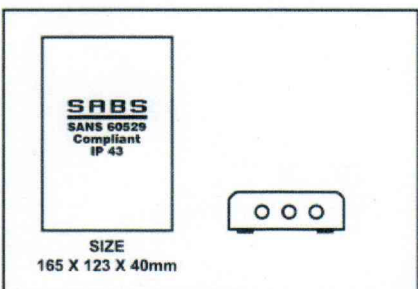

## J-BOXES

Quality Boxes that serve you.

6 WAY J-BOX  
Code:EHJ3  
(Packaging)  
216 per box  
w=5.9kg  
D=22x26x34cm

20W J-BOX  
(4x2)  
Code:EHJ1  
(Packaging)  
72 per box  
w=5.0kg  
D=22x26x34cm

30W J-BOX  
Code:EHJ2  
(Packaging)  
20 per box  
w=5.5kg  
D=22x26x34cm

SURFACE  
MOUNT BOX  
(4x4)  
Code:EHJ4  
(Packaging)  
30 per box  
w=4.3kg  
D=22x26x34cm

GP J-BOX  
Code:EHJ10  
(Packaging)  
20 per box  
w=3.3kg  
D=22x26x34cm