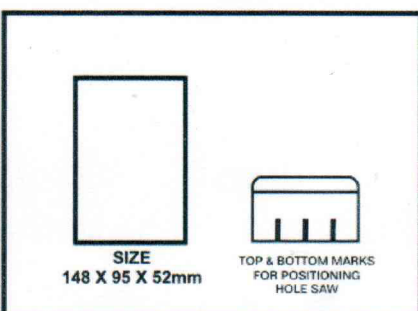

## J-BOXES

Quality Boxes that serve you.

6 WAY J-BOX  
Code:EHJ3  
(Packaging)  
216 per box  
w=5.9kg  
D=22x26x34cm

20W J-BOX  
(4x2)  
Code:EHJ1  
(Packaging)  
72 per box  
w=5.0kg  
D=22x26x34cm

30W J-BOX  
Code:EHJ2  
(Packaging)  
20 per box  
w=5.5kg  
D=22x26x34cm

SURFACE  
MOUNT BOX  
(4x4)  
Code:EHJ4  
(Packaging)  
30 per box  
w=4.3kg  
D=22x26x34cm

GP J-BOX  
Code:EHJ10  
(Packaging)  
20 per box  
w=3.3kg  
D=22x26x34cm