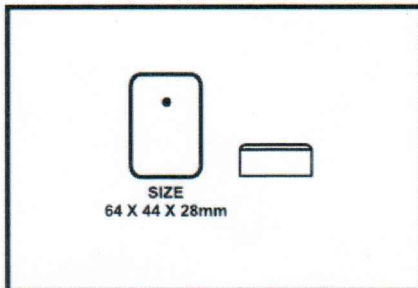

## J-BOXES

Quality Boxes that serve you.

6 WAY J-BOX  
Code:EHJ3  
(Packaging)  
216 per box  
w=5.9kg  
D=22x26x34cm

20W J-BOX  
(4x2)  
Code:EHJ1  
(Packaging)  
72 per box  
w=5.0kg  
D=22x26x34cm

30W J-BOX  
Code:EHJ2  
(Packaging)  
20 per box  
w=5.5kg  
D=22x26x34cm

SURFACE  
MOUNT BOX  
(4x4)  
Code:EHJ4  
(Packaging)  
30 per box  
w=4.3kg  
D=22x26x34cm

GP J-BOX  
Code:EHJ10  
(Packaging)  
20 per box  
w=3.3kg  
D=22x26x34cm