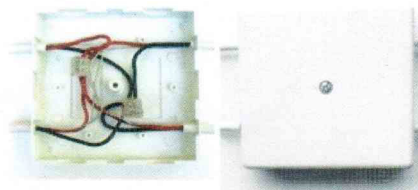

## J-BOXES

Quality Boxes that serve you.

6 WAY J-BOX  
Code:EHJ3  
(Packaging)  
216 per box  
w=5.9kg  
D=22x26x34cm

20W J-BOX  
(4x2)  
Code:EHJ1  
(Packaging)  
72 per box  
w=5.0kg  
D=22x26x34cm

30W J-BOX  
Code:EHJ2  
(Packaging)  
20 per box  
w=5.5kg  
D=22x26x34cm

SURFACE  
MOUNT BOX  
(4x4)  
Code:EHJ4  
(Packaging)  
30 per box  
w=4.3kg  
D=22x26x34cm

GP J-BOX  
Code:EHJ10  
(Packaging)  
20 per box  
w=3.3kg  
D=22x26x34cm