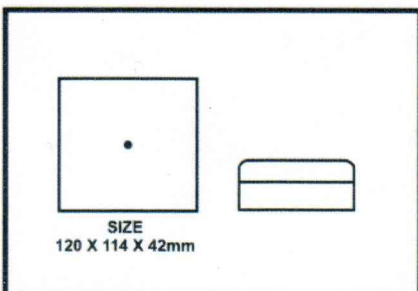

## J-BOXES

Quality Boxes that serve you.

6 WAY J-BOX  
Code:EHJ3  
(Packaging)  
216 per box  
w=5.9kg  
D=22x26x34cm

20W J-BOX  
(4x2)  
Code:EHJ1  
(Packaging)  
72 per box  
w=5.0kg  
D=22x26x34cm

30W J-BOX  
Code:EHJ2  
(Packaging)  
20 per box  
w=5.5kg  
D=22x26x34cm

SURFACE  
MOUNT BOX  
(4x4)  
Code:EHJ4  
(Packaging)  
30 per box  
w=4.3kg  
D=22x26x34cm

GP J-BOX  
Code:EHJ10  
(Packaging)  
20 per box  
w=3.3kg  
D=22x26x34cm