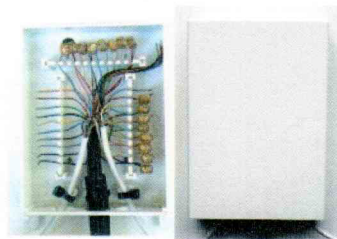

## J-BOXES

Quality Boxes that serve you.

6 WAY J-BOX  
Code:EHJ3  
(Packaging)  
216 per box  
w=5.9kg  
D=22x26x34cm

20W J-BOX  
(4x2)  
Code:EHJ1  
(Packaging)  
72 per box  
w=5.0kg  
D=22x26x34cm

30W J-BOX  
Code:EHJ2  
(Packaging)  
20 per box  
w=5.5kg  
D=22x26x34cm

SURFACE  
MOUNT BOX  
(4x4)  
Code:EHJ4  
(Packaging)  
30 per box  
w=4.3kg  
D=22x26x34cm

GP J-BOX  
Code:EHJ10  
(Packaging)  
20 per box  
w=3.3kg  
D=22x26x34cm