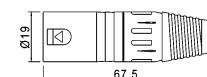

M59111

3P MIC male connector