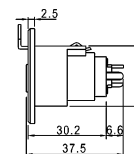

M5900

MIC female M16 connector
(A) 2P (B) 3P (C) 4P (D) 5P
(E) 6P (F) 7P (G) 8P

M5909

3P MIC female connector

M5901

Right angle MIC female M16 connector
(A) 2P (B) 3P (C) 4P
(D) 5P (E) 6P
(F) 7P (G) 8P

M5910

3P MIC male connector
chassis mount

M5902

MIC male M16 connector
(A) 2P (B) 3P (C) 4P (D) 5P
(E) 6P (F) 7P
(G) 8P

M5911

3P MIC female connector
chassis mount

M5903

10P male VHS video connector

M59111

3P MIC male connector

M5904

10P female VHS video connector

M59112

3P MIC female connector