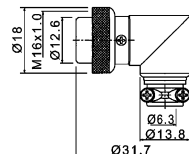

M58843

Mini MIC male connector gold-pin
(B) 3P (C) 4P (D) 5P

M5907

3P MIC female connector

M58844

Mini MIC female connector gold-pin
(B) 3P (C) 4P (D) 5P

M5908

3P MIC male connector

M5900

MIC female M16 connector
(A) 2P (B) 3P (C) 4P (D) 5P
(E) 6P (F) 7P (G) 8P

M5909

3P MIC female connector

M5901

Right angle MIC female M16 connector
(A) 2P (B) 3P (C) 4P
(D) 5P (E) 6P
(F) 7P (G) 8P

M5910

3P MIC male connector
chassis mount

M5902

MIC male M16 connector
(A) 2P (B) 3P (C) 4P (D) 5P
(E) 6P (F) 7P
(G) 8P

M5911

3P MIC female connector
chassis mount

M5903

10P male VHS video connector

M59111