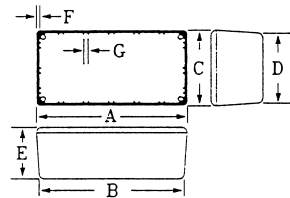

Project box

Model	Dimensions (mm)							Weight (g)
	A	B	C	D	E	F	G	
SP7760	76.2	74.0	50.8	48.5	26.8	1.6	none	26
SP7761	111.6	110.0	57.7	56.1	22.0	1.5	none	43
SP7762	100.8	99.3	76.5	75.1	40.8	1.6	2	61
SP7763	150.0	146.8	100	97.0	59.2	1.7	2	115
Black	ABS plastic				Screws supplied