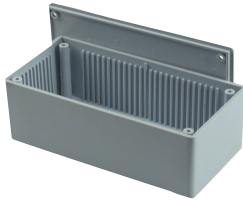

Universal PCB

Model	Dimensions (mm)				Pads	Side	Fit with
	A	B	C	D			
SP7740	33.6	41.7	65.8	93.4	407	single	SP7750
SP7741	43.2	51.3	89.7	116.5	744	single	SP7751
SP7742	68.3	76.4	111.8	139.0	1384	single	SP7752
SP7744	33.6	41.7	65.8	93.4	407	double	SP7750
SP7745	43.2	51.3	89.7	116.5	744	double	SP7751
SP7746	68.3	76.4	111.8	139.0	1384	double	SP7752
SP7747	92.4	100.5	144.0	170.5	2244	double	SP7753

Project box

Model	Dimensions (mm)							Weight (g)
	A	B	C	D	E	F	G	
SP7750	104.8	103.0	54.5	53.0	44.5	2.4	2	78
SP7751	129.5	128.7	64.4	63.5	44.5	2.4	2	105
SP7752	150.0	147.8	90.0	88.0	54.9	2.6	2	169
SP7753	185.0	182.0	115.2	112.2	64.6	2.6	2	259
Gray	ABS plastic				Screws supplied			
SP7756	75.4	-	49.5	-	25	3.6	2	30
SP7757	129	-	64.0	-	42	4.0	3.5	74
Black	ABS plastic				Screws supplied			