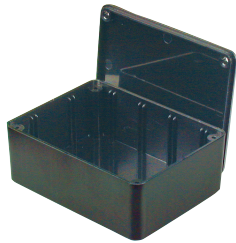

Universal PCB

Model	Dimensions (mm)				Pads	Side	Fit with
	A	B	C	D			
SP7740	33.6	41.7	65.8	93.4	407	single	SP7750
SP7741	43.2	51.3	89.7	116.5	744	single	SP7751
SP7742	68.3	76.4	111.8	139.0	1384	single	SP7752
SP7744	33.6	41.7	65.8	93.4	407	double	SP7750
SP7745	43.2	51.3	89.7	116.5	744	double	SP7751
SP7746	68.3	76.4	111.8	139.0	1384	double	SP7752
SP7747	92.4	100.5	144.0	170.5	2244	double	SP7753

Project box

Model	Dimensions (mm)							Weight (g)
	A	B	C	D	E	F	G	
SP7750	104.8	103.0	54.5	53.0	44.5	2.4	2	78
SP7751	129.5	128.7	64.4	63.5	44.5	2.4	2	105
SP7752	150.0	147.8	90.0	88.0	54.9	2.6	2	169
SP7753	185.0	182.0	115.2	112.2	64.6	2.6	2	259
Gray	ABS plastic				Screws supplied			
SP7756	75.4	-	49.5	-	25	3.6	2	30
SP7757	129	-	64.0	-	42	4.0	3.5	74
Black	ABS plastic				Screws supplied			

Project box

Model	Dimensions (mm)							Weight (g)
	A	B	C	D	E	F	G	
SP7760	76.2	74.0	50.8	48.5	26.8	1.6	none	26
SP7761	111.6	110.0	57.7	56.1	22.0	1.5	none	43
SP7762	100.8	99.3	76.5	75.1	40.8	1.6	2	61
SP7763	150.0	146.8	100	97.0	59.2	1.7	2	115
Black	ABS plastic				Screws supplied			

Project box

Model	Dimensions (L x W x H) mm	Weight (g)
SP7765	128.5 x 84.5 x 30.5	70
Gray	ABS plastic Screws supplied	

Project box

Model	Dimensions (mm)						Weight (g)
	A	B	C	D	E	F	
SP7766	134.8	74.8	39.0	2	2	11.5	96
SP7767	224.4	138.9	72.7	2	2	20.5	340
Black	ABS plastic				Screws supplied		