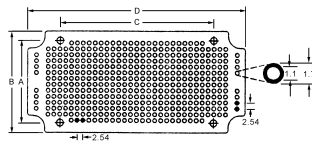

Universal PCB

Model	Dimensions (mm)				Pads	Side	Fit with
	A	B	C	D			
SP7740	33.6	41.7	65.8	93.4	407	single	SP7750
SP7741	43.2	51.3	89.7	116.5	744	single	SP7751
SP7742	68.3	76.4	111.8	139.0	1384	single	SP7752
SP7744	33.6	41.7	65.8	93.4	407	double	SP7750
SP7745	43.2	51.3	89.7	116.5	744	double	SP7751
SP7746	68.3	76.4	111.8	139.0	1384	double	SP7752
SP7747	92.4	100.5	144.0	170.5	2244	double	SP7753

Project box

Model	Dimensions (mm)							Weight (g)
	A	B	C	D	E	F	G	
SP7750	104.8	103.0	54.5	53.0	44.5	2.4	2	78
SP7751	129.5	128.7	64.4	63.5	44.5	2.4	2	105
SP7752	150.0	147.8	90.0	88.0	54.9	2.6	2	169
SP7753	185.0	182.0	115.2	112.2	64.6	2.6	2	259
Gray	ABS plastic				Screws supplied			
SP7756	75.4	-	49.5	-	25	3.6	2	30
SP7757	129	-	64.0	-	42	4.0	3.5	74
Black	ABS plastic				Screws supplied			

Project box

Model	Dimensions (L x W x H) mm	Weight (g)
SP7765	128.5 x 84.5 x 30.5	70
Gray	ABS plastic Screws supplied	

Project box

Model	Dimensions (mm)						Weight (g)
	A	B	C	D	E	F	
SP7766	134.8	74.8	39.0	2	2	11.5	96
SP7767	224.4	138.9	72.7	2	2	20.5	340
Black	ABS plastic				Screws supplied		

Instrument box

Model	Dimensions (L x W x H) mm	Weight (g)
SP7770	200 x 160 x 63.5	370
SP7771	250 x 190 x 78.5	650
SP7772	250 x 180 x 75.0	565
Gray	ABS plastic Screws supplied	