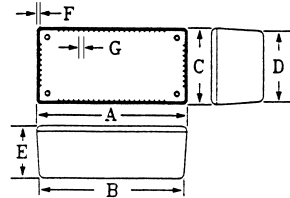

Universal PCB

Model	Dimensions (mm)				Pads	Side	Fit with
	A	B	C	D			
SP7740	33.6	41.7	65.8	93.4	407	single	SP7750
SP7741	43.2	51.3	89.7	116.5	744	single	SP7751
SP7742	68.3	76.4	111.8	139.0	1384	single	SP7752
SP7744	33.6	41.7	65.8	93.4	407	double	SP7750
SP7745	43.2	51.3	89.7	116.5	744	double	SP7751
SP7746	68.3	76.4	111.8	139.0	1384	double	SP7752
SP7747	92.4	100.5	144.0	170.5	2244	double	SP7753

Project box

Model	Dimensions (mm)							Weight (g)
	A	B	C	D	E	F	G	
SP7750	104.8	103.0	54.5	53.0	44.5	2.4	2	78
SP7751	129.5	128.7	64.4	63.5	44.5	2.4	2	105
SP7752	150.0	147.8	90.0	88.0	54.9	2.6	2	169
SP7753	185.0	182.0	115.2	112.2	64.6	2.6	2	259
Gray	ABS plastic				Screws supplied			
SP7756	75.4	-	49.5	-	25	3.6	2	30
SP7757	129	-	64.0	-	42	4.0	3.5	74
Black	ABS plastic				Screws supplied			

Project box

Model	Dimensions (L x W x H) mm	Weight (g)
SP7765	128.5 x 84.5 x 30.5	70
Gray	ABS plastic Screws supplied	

Project box

Model	Dimensions (mm)						Weight (g)
	A	B	C	D	E	F	
SP7766	134.8	74.8	39.0	2	2	11.5	96
SP7767	224.4	138.9	72.7	2	2	20.5	340
Black	ABS plastic				Screws supplied		

Instrument box

Model	Dimensions (L x W x H) mm	Weight (g)
SP7770	200 x 160 x 63.5	370
SP7771	250 x 190 x 78.5	650
SP7772	250 x 180 x 75.0	565
Gray	ABS plastic Screws supplied	