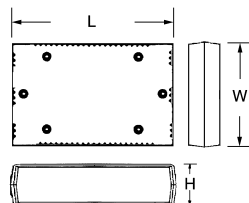

Universal PCB

Model	Dimensions (mm)				Pads	Side	Fit with
	A	B	C	D			
SP7740	33.6	41.7	65.8	93.4	407	single	SP7750
SP7741	43.2	51.3	89.7	116.5	744	single	SP7751
SP7742	68.3	76.4	111.8	139.0	1384	single	SP7752
SP7744	33.6	41.7	65.8	93.4	407	double	SP7750
SP7745	43.2	51.3	89.7	116.5	744	double	SP7751
SP7746	68.3	76.4	111.8	139.0	1384	double	SP7752
SP7747	92.4	100.5	144.0	170.5	2244	double	SP7753

Project box

Model	Dimensions (mm)							Weight (g)
	A	B	C	D	E	F	G	
SP7760	76.2	74.0	50.8	48.5	26.8	1.6	none	26
SP7761	111.6	110.0	57.7	56.1	22.0	1.5	none	43
SP7762	100.8	99.3	76.5	75.1	40.8	1.6	2	61
SP7763	150.0	146.8	100	97.0	59.2	1.7	2	115
Black	ABS plastic				Screws supplied			

Project box

Model	Dimensions (L x W x H) mm	Weight (g)
SP7765	128.5 x 84.5 x 30.5	70
Gray	ABS plastic Screws supplied	

Project box

Model	Dimensions (mm)						Weight (g)
	A	B	C	D	E	F	
SP7766	134.8	74.8	39.0	2	2	11.5	96
SP7767	224.4	138.9	72.7	2	2	20.5	340
Black	ABS plastic				Screws supplied		

Instrument box

Model	Dimensions (L x W x H) mm	Weight (g)
SP7770	200 x 160 x 63.5	370
SP7771	250 x 190 x 78.5	650
SP7772	250 x 180 x 75.0	565
Gray	ABS plastic Screws supplied	