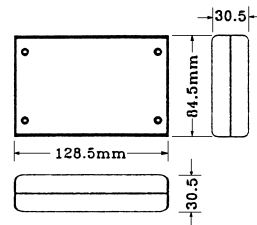

Universal PCB

Model	Dimensions (mm)				Pads	Side	Fit with
	A	B	C	D			
SP7740	33.6	41.7	65.8	93.4	407	single	SP7750
SP7741	43.2	51.3	89.7	116.5	744	single	SP7751
SP7742	68.3	76.4	111.8	139.0	1384	single	SP7752
SP7744	33.6	41.7	65.8	93.4	407	double	SP7750
SP7745	43.2	51.3	89.7	116.5	744	double	SP7751
SP7746	68.3	76.4	111.8	139.0	1384	double	SP7752
SP7747	92.4	100.5	144.0	170.5	2244	double	SP7753

Project box

Model	Dimensions (mm)							Weight (g)
	A	B	C	D	E	F	G	
SP7750	104.8	103.0	54.5	53.0	44.5	2.4	2	78
SP7751	129.5	128.7	64.4	63.5	44.5	2.4	2	105
SP7752	150.0	147.8	90.0	88.0	54.9	2.6	2	169
SP7753	185.0	182.0	115.2	112.2	64.6	2.6	2	259
Gray	ABS plastic				Screws supplied			
SP7756	75.4	-	49.5	-	25	3.6	2	30
SP7757	129	-	64.0	-	42	4.0	3.5	74
Black	ABS plastic				Screws supplied			

Project box

Model	Dimensions (L x W x H) mm	Weight (g)
SP7765	128.5 x 84.5 x 30.5	70
Gray	ABS plastic Screws supplied	

Project box

Model	Dimensions (mm)						Weight (g)
	A	B	C	D	E	F	
SP7766	134.8	74.8	39.0	2	2	11.5	96
SP7767	224.4	138.9	72.7	2	2	20.5	340
Black	ABS plastic				Screws supplied		

Instrument box

Model	Dimensions (L x W x H) mm	Weight (g)
SP7770	200 x 160 x 63.5	370
SP7771	250 x 190 x 78.5	650
SP7772	250 x 180 x 75.0	565
Gray	ABS plastic Screws supplied	