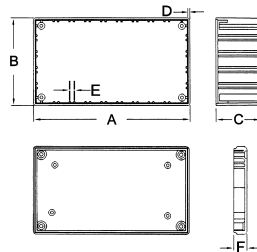

Universal PCB

Model	Dimensions (mm)				Pads	Side	Fit with
	A	B	C	D			
SP7740	33.6	41.7	65.8	93.4	407	single	SP7750
SP7741	43.2	51.3	89.7	116.5	744	single	SP7751
SP7742	68.3	76.4	111.8	139.0	1384	single	SP7752
SP7744	33.6	41.7	65.8	93.4	407	double	SP7750
SP7745	43.2	51.3	89.7	116.5	744	double	SP7751
SP7746	68.3	76.4	111.8	139.0	1384	double	SP7752
SP7747	92.4	100.5	144.0	170.5	2244	double	SP7753

Project box

Model	Dimensions (mm)							Weight (g)
	A	B	C	D	E	F	G	
SP7760	76.2	74.0	50.8	48.5	26.8	1.6	none	26
SP7761	111.6	110.0	57.7	56.1	22.0	1.5	none	43
SP7762	100.8	99.3	76.5	75.1	40.8	1.6	2	61
SP7763	150.0	146.8	100	97.0	59.2	1.7	2	115
Black	ABS plastic				Screws supplied			

Project box

Model	Dimensions (L x W x H) mm	Weight (g)
SP7765	128.5 x 84.5 x 30.5	70
Gray	ABS plastic Screws supplied	

Project box

Model	Dimensions (mm)						Weight (g)
	A	B	C	D	E	F	
SP7766	134.8	74.8	39.0	2	2	11.5	96
SP7767	224.4	138.9	72.7	2	2	20.5	340
Black	ABS plastic				Screws supplied		

Instrument box

Model	Dimensions (L x W x H) mm	Weight (g)
SP7770	200 x 160 x 63.5	370
SP7771	250 x 190 x 78.5	650
SP7772	250 x 180 x 75.0	565
Gray	ABS plastic Screws supplied	