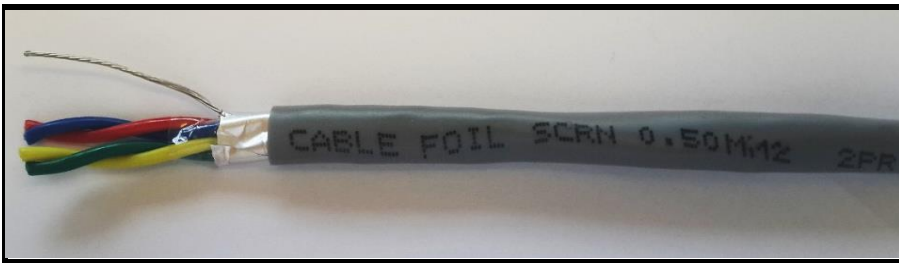

PAIRS OVERALL ALUMINIUM MYLAR SCREEN COLOUR CODED

Range : H12 Colour code to Def Spec 61-12

Special cable designs can be made
to customer specification

****Other colour coding available on request.

The H12 Range -Overall screened cable, screens agains external interference for data / signal transmission.

0.75mm² only manufactured on request

H121P100-GY	1	1.00mm ²	6.6	1.0mm ² (32 x 0.20mm (±0.2mm)) Plain Copper conductors PVC insulation Twisted Pairs Overall Aluminium mylar Screen T/C Drain wire with each shield Grey PVC Sheath 300/500V Grade Colour coded Cores to Def Standard
H122P100-GY	2	1.00mm ²	8.4	
H124P100-GY	4	1.00mm ²	13.2	
H128P100-GY	8	1.00mm ²	17.1	
H1212P100-GY	12	1.00mm ²	20.1	
H1216P100-GY	16	1.00mm ²	22.2	
H1220P100-GY	20	1.00mm ²	23.6	
H1224P100-GY	24	1.00mm ²	25.8	