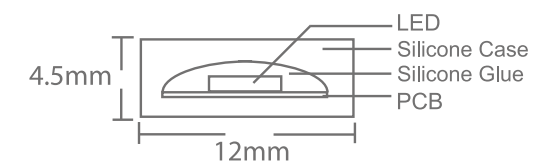

- For Outdoor Use
- 120° Viewing angle
- 12 / 24 Volt DC Use
- CE compliant
- Class III Luminaire
- LM 79 compliant
- LM 80 compliant
- ETL<sub>US</sub> compliant

3528 Top LEDs:

5050 Top LEDs:

- Introduction
- Retail Packs
- Flexible LED Strip Non-Waterproof IP20
- Flexible LED Strip Waterproof**
- Flexible LED Strip AC
- Aluminum Profiles
- Rigid LED Bars
- LED Modules
- Accessories for Flexible LED Strips