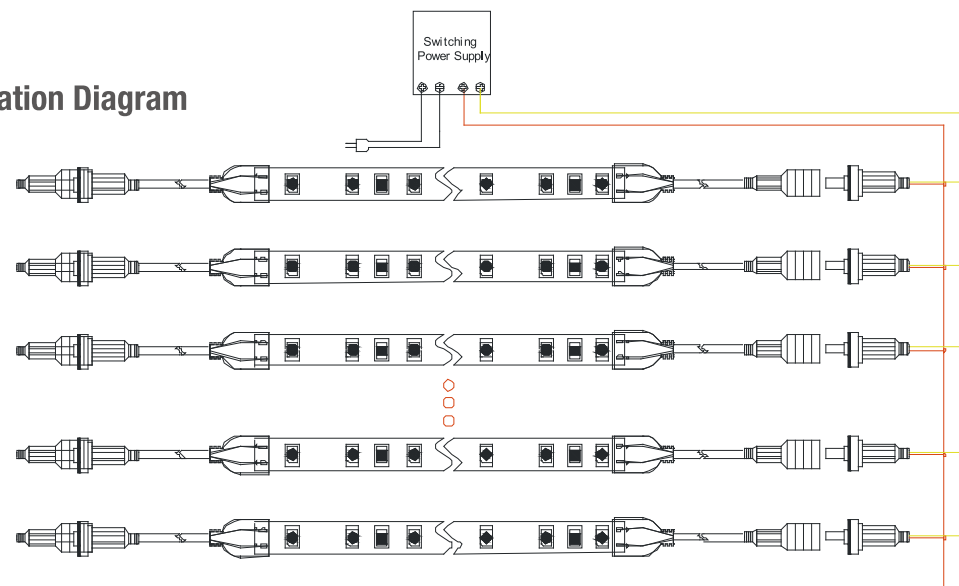

**"XX" represents any color available for the strip models.

*Luminous Flux for whitetones only.

Installation Diagram