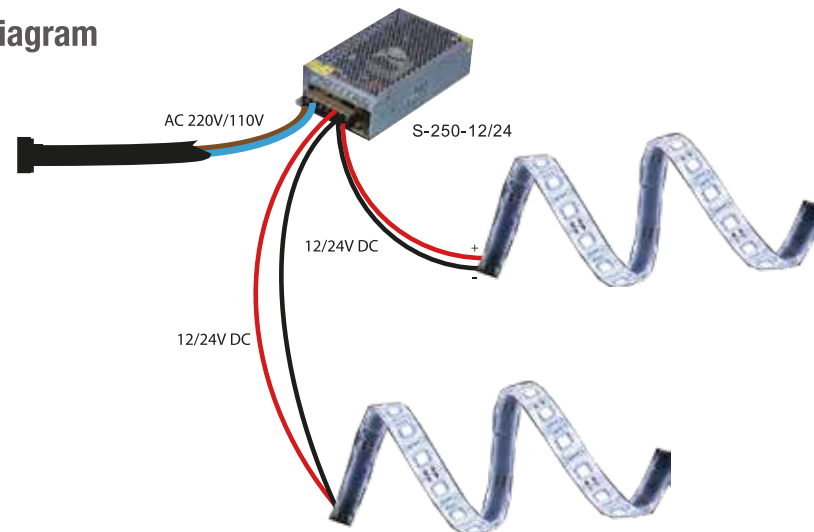

*"XX" represents any color available for the strip models.
*Luminous Flux for whitetones only.

Installation Diagram