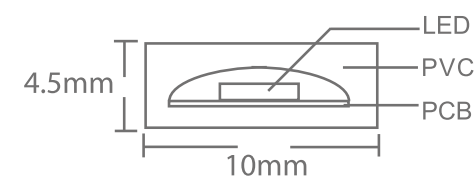

3528 Top LEDs: