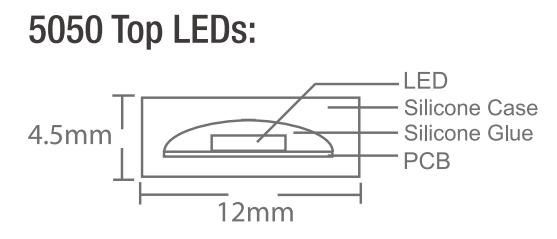

- Introduction
- Retail Packs
- Flexible LED Strip Non-Waterproof IP20
- **Flexible LED Strip Waterproof**
- Flexible LED Strip AC
- Aluminum Profiles
- Rigid LED Bars
- LED Modules
- Accessories for Flexible LED Strips