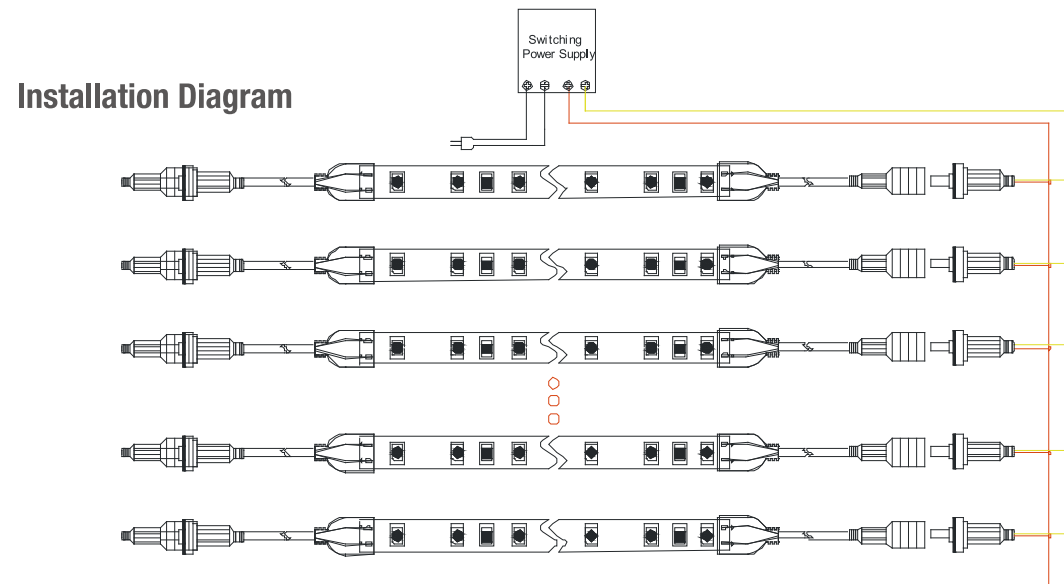

**"XX" represents any color available for the strip models.

*Luminous Flux for whitetones only.