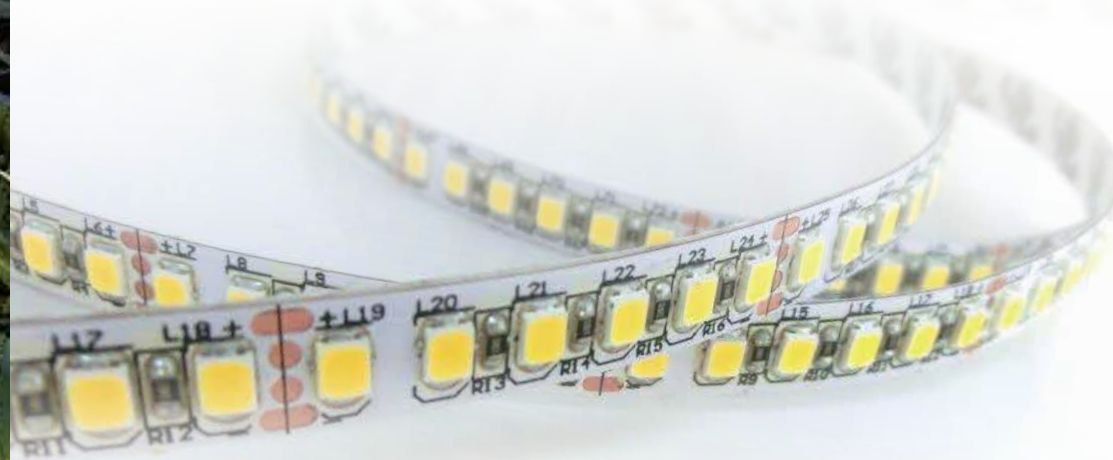

outdoor applications
2 years warranty

no aging problems like yellowing or bad smells
reliable FCP with the maximum bending diameter of 6cm
nano-coating layer protects the lighting element against dust penetration, contact and water pressure

- For Outdoor Use
- 120° Viewing angle
- 12 / 24 Volt DC Low Voltage Use
- CE compliant

- Class III Luminaire
- LM 79
- LM 79 compliant
- LM 80
- LM 80 compliant
- ETL_{US} compliant

3528 Top LEDs:

5050 Top LEDs:

Introduction

Retail Packs

Flexible LED Strip
Non-Waterproof
IP20

Flexible LED Strip
Waterproof
IP67

Flexible LED Strip
AC

Aluminum Profiles

Rigid LED Bars

LED Modules

Accessories
for
Flexible LED Strips