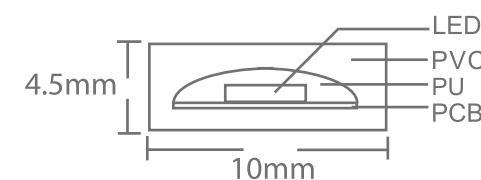

3528 Top LEDs: