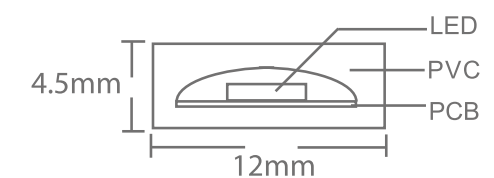

5050 Top LEDs:

- Introduction
- Retail Packs
- Flexible LED Strip Non-Waterproof IP20
- **Flexible LED Strip Waterproof IP67**
- Flexible LED Strip AC
- Aluminum Profiles
- Rigid LED Bars
- LED Modules
- Accessories for Flexible LED Strips