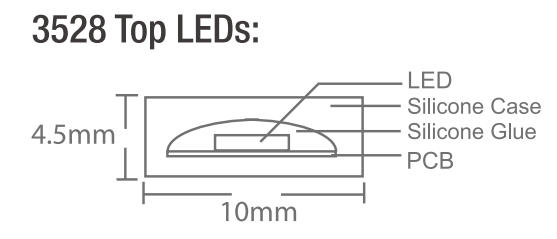

- Introduction
- Retail Packs
- Flexible LED Strip Non-Waterproof IP20
- **Flexible LED Strip Waterproof**
- Flexible LED Strip AC
- Aluminum Profiles
- Rigid LED Bars
- LED Modules
- Accessories for Flexible LED Strips