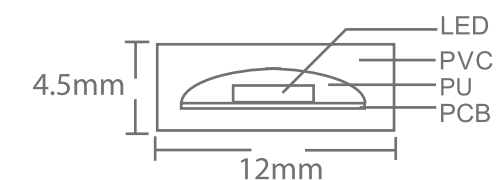

5050 Top LEDs:

- Introduction
- Retail Packs
- Flexible LED Strip Non-Waterproof IP20
- **Flexible LED Strip Waterproof**
- Flexible LED Strip AC
- Aluminum Profiles
- Rigid LED Bars
- LED Modules
- Accessories for Flexible LED Strips