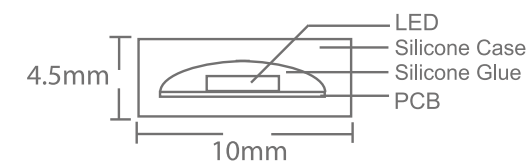

- For Outdoor Use
- 120° Viewing angle
- 12 / 24 Volt DC Use
- CE compliant
- Class III Luminaire
- LM 79 compliant
- LM 80 compliant
- ETL<sub>US</sub> compliant

3528 Top LEDs:

5050 Top LEDs:

- Introduction
- Retail Packs
- Flexible LED Strip Non-Waterproof IP20
- Flexible LED Strip Waterproof**
- Flexible LED Strip AC
- Aluminum Profiles
- Rigid LED Bars
- LED Modules
- Accessories for Flexible LED Strips