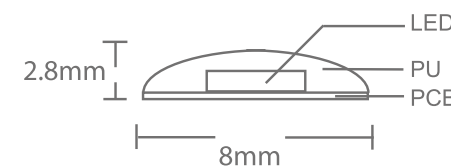

Flexible LED Strip

Water-resistant D-Type IP54

Flexible LED Strip

Water-resistant D-Type IP54

Low Profile but Protected Lighting Strip

fire-retardant
indoor applications
2 years warranty

reliable FCP with the maximum bending diameter of 6cm
total protection by PU against contact, interior dust deposit and water splash from all direction

For Indoor Use

120° Viewing angle

12 / 24 Volt DC Low Voltage Use

CE compliant

Class III Luminaire

LM 79 compliant

LM 80 compliant

ETL_{US} compliant

3528 Top LEDs:

5050 Top LEDs:

Introduction

Retail Packs

Flexible LED Strip
Non-Waterproof
IP20

Flexible LED Strip
Waterproof
IP20

Flexible LED Strip
AC

Aluminum Profiles

Rigid LED Bars

LED Modules

Accessories
for
Flexible LED Strips