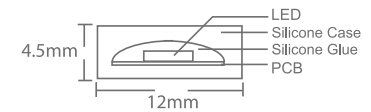

5050 Top LEDs:

- Introduction
- Product Parts
- Flexible LED Strip Non-Waterproof IP20
- **Flexible LED Strip Waterproof IP65**
- Flexible LED Strip
- Aluminum Profiles
- Rigid LED Bars
- LED Modules
- Accessories for Flexible LED Strips