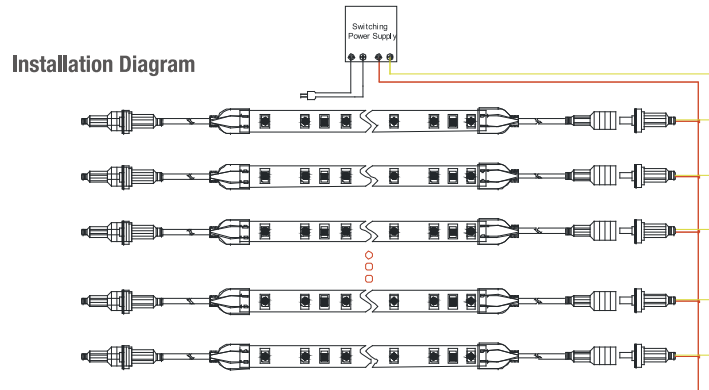

For Outdoor Use
 120° Viewing angle
 12 / 24 Volt DC
 Low Voltage Use
 CE compliant

Class III Luminaire
 LM 79 compliant
 LM 80 compliant
 ETL-16 compliant

3528 Top LEDs:

5050 Top LEDs:

- Introduction
- Product Parts
- Flexible LED Strip Non-Waterproof IP20
- Flexible LED Strip Waterproof IP65**
- Flexible LED Strip
- Aluminum Profiles
- Rigid LED Bars
- LED Modules
- Accessories for Flexible LED Strips

**"XX" represents any color available for the strip models.

*Luminous Flux for whitetones only.

Suitable Accessories:

Model no.	Length approx.
WW-FLS102A-MC(10mm)	1 set = 10 clips + 20 screws
WW-FLS102/103A-MC(12mm)	1 set = 10 clips + 20 screws
WW-FLS102/103A-MC(14mm)	1 set = 10 clips + 20 screws
WW-FLS102A-2PWP	10cm long 2-way cables
WW-FLS103A-4PWP	10cm long 4-way cables (RGB)
WW-FLS102A-2D	2-way connector pair
WW-FLS103A-4D	4-way connector pair