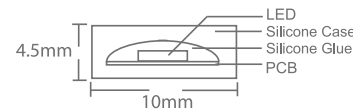

3528 Top LEDs: