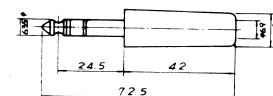

**K303K**  
1/4" RIGHT ANGLE MONO PLUG  
**K303L**  
1/4" RIGHT ANGLE  
STEREO PLUG

**K301**  
3.5mm MINIATURE MONO PLUG

**K302A**  
3.5mm MINIATURE MONO PLUG

**K303A**  
1/4" MONO PLUG

**K302B**  
3.5mm MINIATURE STEREO PLUG

**K303B**  
1/4" STEREO PLUG

**K302C**  
3.5mm MINIATURE MONO PLUG  
W/CABLE PROTECTOR  
(PLASTIC SCREW THREAD)

**K303C**  
1/4" MONO PLUG  
W/CABLE PROTECTOR  
(PLASTIC SCREW THREAD)

**K302D**  
3.5mm MINIATURE STEREO PLUG  
W/CABLE PROTECTOR  
(PLASTIC SCREW THREAD)