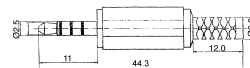

# Phone Plug

**K300**  
2.5mm SUBMINIATURE MONO PLUG

**K302G**  
2.5mm SUBMINIATURE 4 POLE PLUG  
W/CABLE PROTECTOR

**K300B**  
2.5mm SUBMINIATURE STEREO PLUG

**K302H**  
3.5mm MINIATURE 4 POLE PLUG  
W/CABLE PROTECTOR