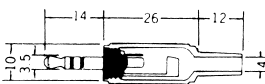

**K303B**  
1/4" STEREO PLUG

**K302C**  
3.5mm MINIATURE MONO PLUG  
W/CABLE PROTECTOR  
(PLASTIC SCREW THREAD)

**K303C**  
1/4" MONO PLUG  
W/CABLE PROTECTOR  
(PLASTIC SCREW THREAD)

**K302D**  
3.5mm MINIATURE STEREO PLUG  
W/CABLE PROTECTOR  
(PLASTIC SCREW THREAD)