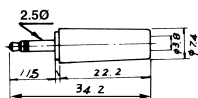

Phone Plug

K300
2.5mm SUBMINIATURE MONO PLUG