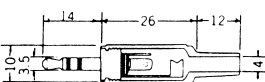

Phone Plug

K302B
3.5mm MINIATURE STEREO PLUG

K302F
3.5mm MINIATURE STEREO PLUG
W/CABLE PROTECTOR