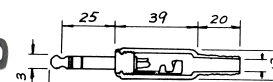

Phone Plug

K302B
3.5mm MINIATURE STEREO PLUG

K303F
1/4" STEREO PLUG
W/CABLE PROTECTOR