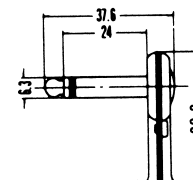

# Phone Plug

**K300**  
2.5mm SUBMINIATURE MONO PLUG

**K302G**  
2.5mm SUBMINIATURE 4 POLE PLUG  
W/CABLE PROTECTOR

**K300B**  
2.5mm SUBMINIATURE STEREO PLUG

**K302H**  
3.5mm MINIATURE 4 POLE PLUG  
W/CABLE PROTECTOR

**K300C**  
2.5mm SUBMINIATURE MONO PLUG  
W/CABLE PROTECTOR

**K303G**  
1/4" RIGHT ANGLE MONO PLUG  
**K303H**  
1/4" RIGHT ANGLE  
STEREO PLUG

**K300D**  
2.5mm SUBMINIATURE STEREO PLUG  
W/CABLE PROTECTOR

**K303K**  
1/4" RIGHT ANGLE MONO PLUG  
**K303L**  
1/4" RIGHT ANGLE  
STEREO PLUG

**K301**  
3.5mm MINIATURE MONO PLUG

**K302A**  
3.5mm MINIATURE MONO PLUG

**K303A**  
1/4" MONO PLUG

**K302B**  
3.5mm MINIATURE STEREO PLUG

**K303D**  
1/4" STEREO PLUG  
W/CABLE PROTECTOR  
(PLASTIC SCREW THREAD)

**K302E**  
3.5mm MINIATURE MONO PLUG  
W/CABLE PROTECTOR  
(METAL SCREW THREAD)

**K303E**  
1/4" MONO PLUG  
W/CABLE PROTECTOR  
(METAL SCREW THREAD)