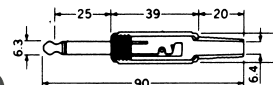

**K303K**  
1/4" RIGHT ANGLE MONO PLUG  
**K303L**  
1/4" RIGHT ANGLE  
STEREO PLUG

**K301**  
3.5mm MINIATURE MONO PLUG

**K302A**  
3.5mm MINIATURE MONO PLUG

**K303A**  
1/4" MONO PLUG

**K302B**  
3.5mm MINIATURE STEREO PLUG

**K303B**  
1/4" STEREO PLUG

**K302C**  
3.5mm MINIATURE MONO PLUG  
W/CABLE PROTECTOR  
(PLASTIC SCREW THREAD)

**K303C**  
1/4" MONO PLUG  
W/CABLE PROTECTOR  
(PLASTIC SCREW THREAD)

**K302D**  
3.5mm MINIATURE STEREO PLUG  
W/CABLE PROTECTOR  
(PLASTIC SCREW THREAD)