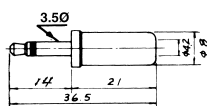

**K300C**  
2.5mm SUBMINIATURE MONO PLUG  
W/CABLE PROTECTOR

**K303G**  
1/4" RIGHT ANGLE MONO PLUG  
**K303H**  
1/4" RIGHT ANGLE  
STEREO PLUG

**K300D**  
2.5mm SUBMINIATURE STEREO PLUG  
W/CABLE PROTECTOR