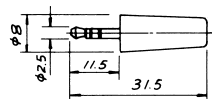

# Phone Plug

**K300**  
2.5mm SUBMINIATURE MONO PLUG

**K302G**  
2.5mm SUBMINIATURE 4 POLE PLUG  
W/CABLE PROTECTOR

**K300B**  
2.5mm SUBMINIATURE STEREO PLUG

**K302H**  
3.5mm MINIATURE 4 POLE PLUG  
W/CABLE PROTECTOR