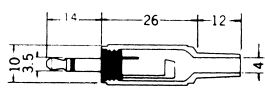

**K303K**  
1/4" RIGHT ANGLE MONO PLUG  
**K303L**  
1/4" RIGHT ANGLE  
STEREO PLUG

**K301**  
3.5mm MINIATURE MONO PLUG

**K302A**  
3.5mm MINIATURE MONO PLUG

**K303A**  
1/4" MONO PLUG

**K302B**  
3.5mm MINIATURE STEREO PLUG

**K303B**  
1/4" STEREO PLUG

**K302C**  
3.5mm MINIATURE MONO PLUG  
W/CABLE PROTECTOR  
(PLASTIC SCREW THREAD)

**K303C**  
1/4" MONO PLUG  
W/CABLE PROTECTOR  
(PLASTIC SCREW THREAD)

**K302D**  
3.5mm MINIATURE STEREO PLUG  
W/CABLE PROTECTOR  
(PLASTIC SCREW THREAD)