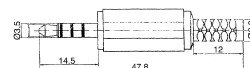

# Phone Plug

**K300**  
2.5mm SUBMINIATURE MONO PLUG

**K302G**  
2.5mm SUBMINIATURE 4 POLE PLUG  
W/CABLE PROTECTOR

**K300B**  
2.5mm SUBMINIATURE STEREO PLUG

**K302H**  
3.5mm MINIATURE 4 POLE PLUG  
W/CABLE PROTECTOR

**K300C**  
2.5mm SUBMINIATURE MONO PLUG  
W/CABLE PROTECTOR

**K303G**  
1/4" RIGHT ANGLE MONO PLUG  
**K303H**  
1/4" RIGHT ANGLE  
STEREO PLUG

**K300D**  
2.5mm SUBMINIATURE STEREO PLUG  
W/CABLE PROTECTOR