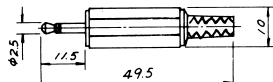

**K300C**  
2.5mm SUBMINIATURE MONO PLUG  
W/CABLE PROTECTOR

**K303G**  
1/4" RIGHT ANGLE MONO PLUG  
**K303H**  
1/4" RIGHT ANGLE  
STEREO PLUG

**K300D**  
2.5mm SUBMINIATURE STEREO PLUG  
W/CABLE PROTECTOR