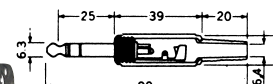

**K303K**  
1/4" RIGHT ANGLE MONO PLUG  
**K303L**  
1/4" RIGHT ANGLE  
STEREO PLUG

**K301**  
3.5mm MINIATURE MONO PLUG

**K302A**  
3.5mm MINIATURE MONO PLUG

**K303A**  
1/4" MONO PLUG

**K302B**  
3.5mm MINIATURE STEREO PLUG

**K303B**  
1/4" STEREO PLUG

**K302C**  
3.5mm MINIATURE MONO PLUG  
W/CABLE PROTECTOR  
(PLASTIC SCREW THREAD)

**K303C**  
1/4" MONO PLUG  
W/CABLE PROTECTOR  
(PLASTIC SCREW THREAD)

**K302D**  
3.5mm MINIATURE STEREO PLUG  
W/CABLE PROTECTOR  
(PLASTIC SCREW THREAD)

**K303D**  
1/4" STEREO PLUG  
W/CABLE PROTECTOR  
(PLASTIC SCREW THREAD)

**K302E**  
3.5mm MINIATURE MONO PLUG  
W/CABLE PROTECTOR  
(METAL SCREW THREAD)

**K303E**  
1/4" MONO PLUG  
W/CABLE PROTECTOR  
(METAL SCREW THREAD)