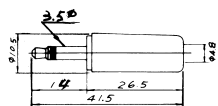

K302A
3.5mm MINIATURE MONO PLUG