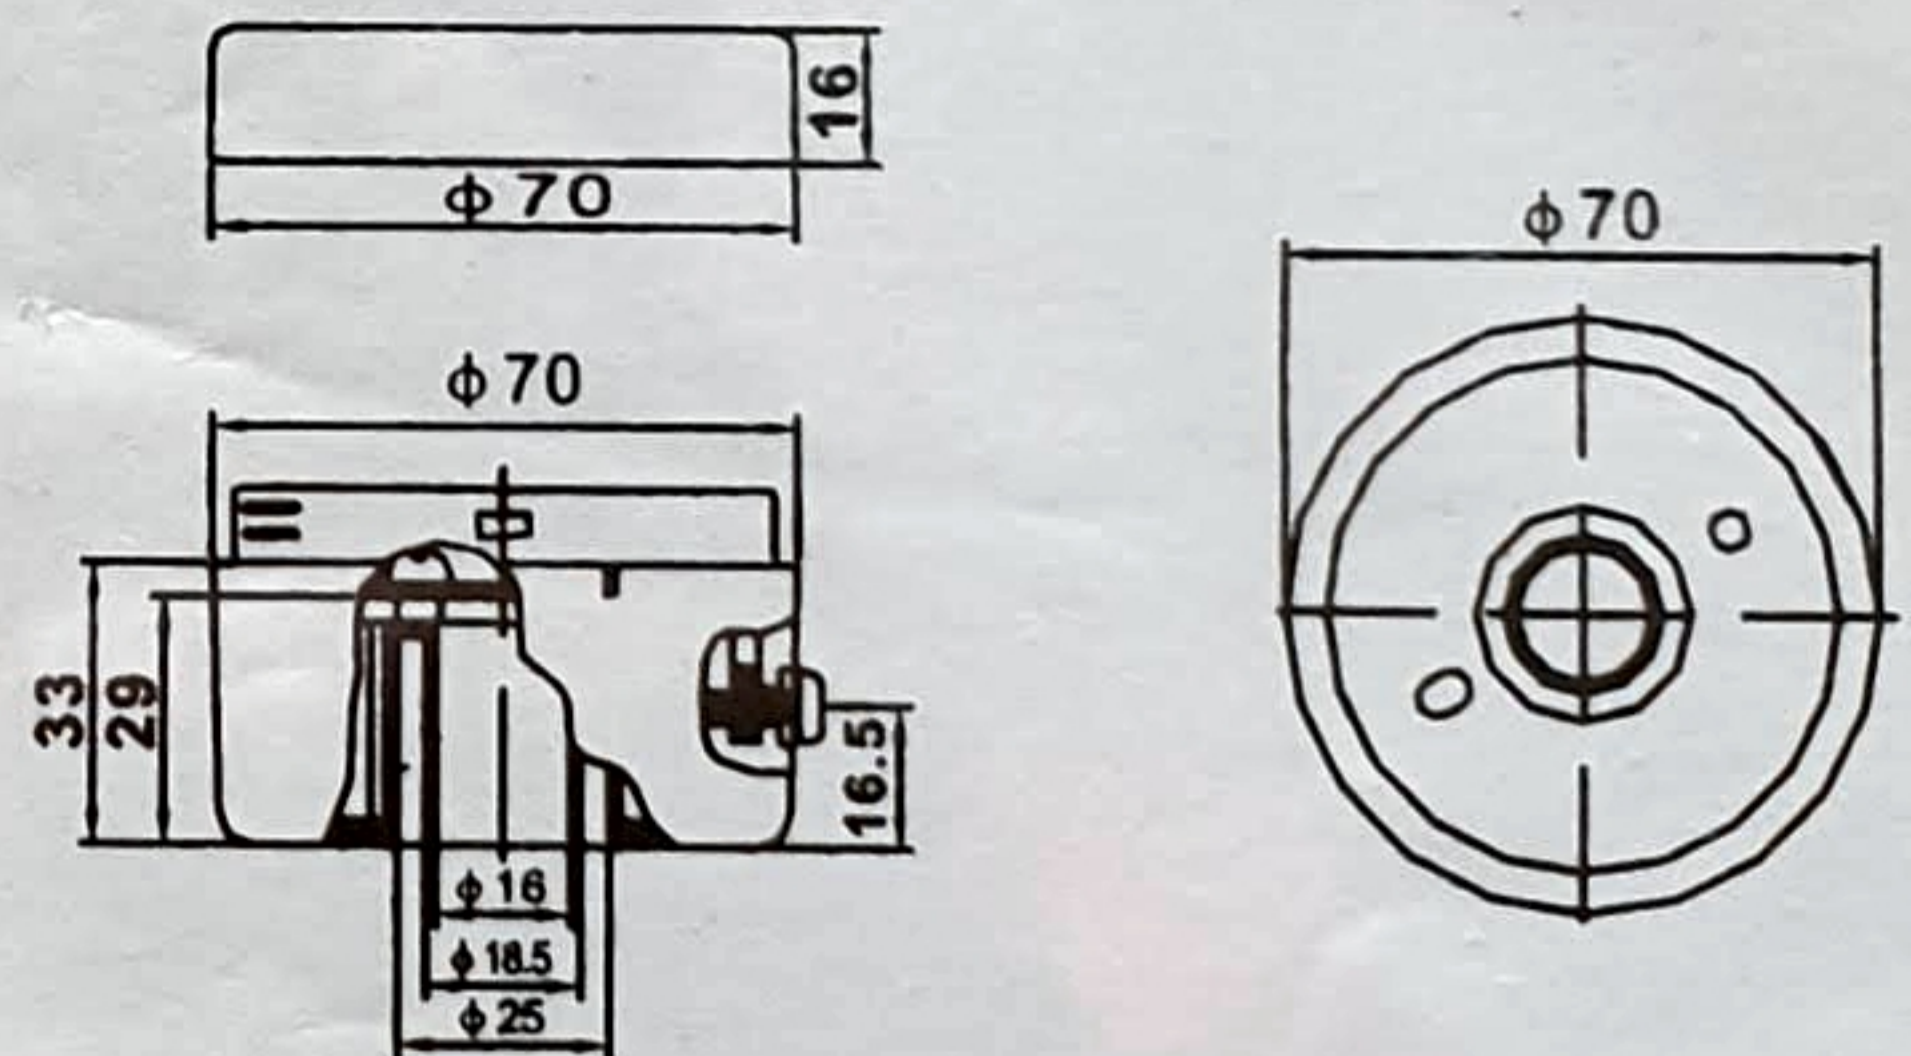

LT MODULE TOWER SIGNAL LIGHTS FIXING INSTRUCTION

Fix Instruction

Wire Connecting Direction

Base fixing Direction

Note:

When Install or repair the light, Please Cut off the power

Please make assure the power voltage is used according to the Instruction.No.mixing.