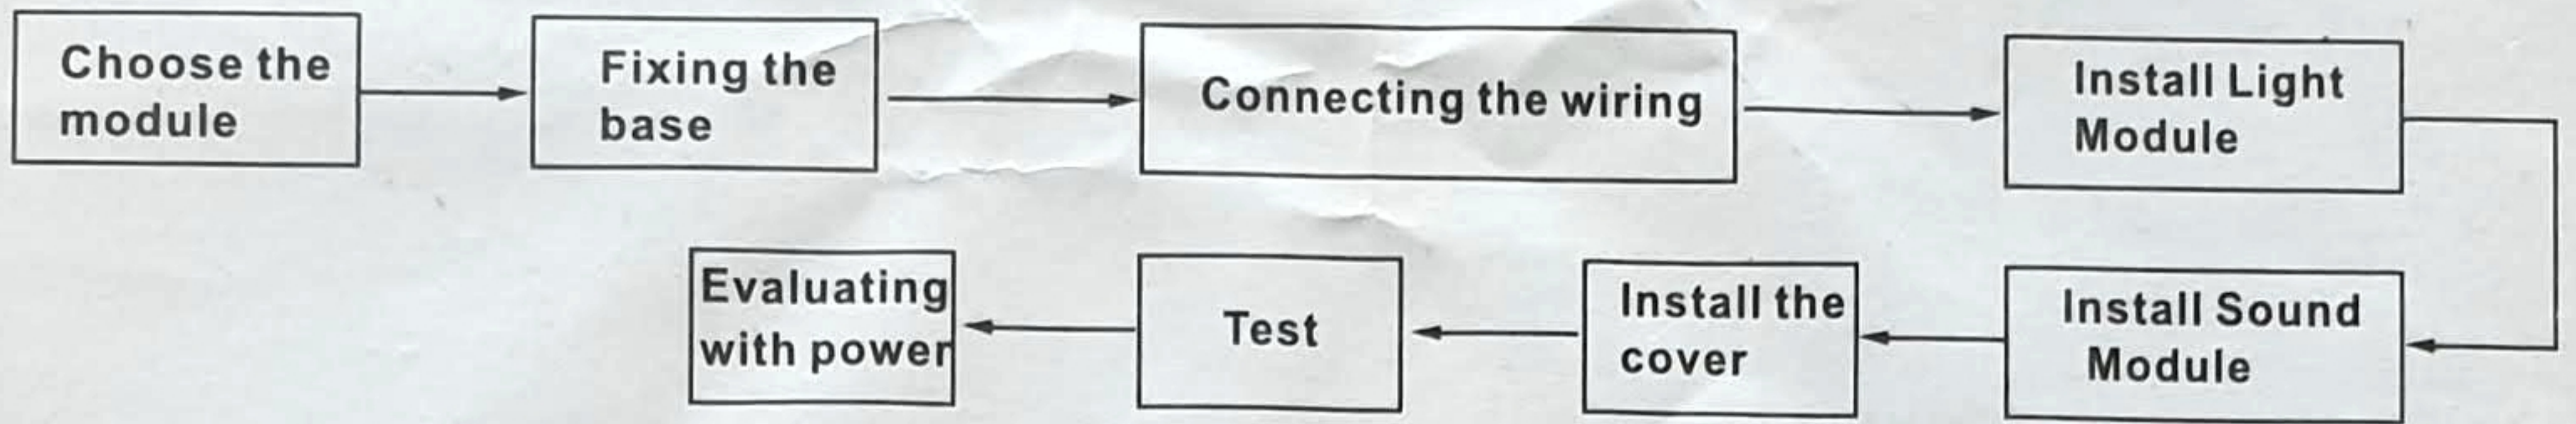

LT MODULE TOWER SIGNAL LIGHTS FIXING INSTRUCTION

Fix Instruction

Wire Connecting Direction

Base fixing Direction

Note:

When Install or repair the light, Please Cut off the power

Please make assure the power voltage is used according to the Instruction.No.mixing.