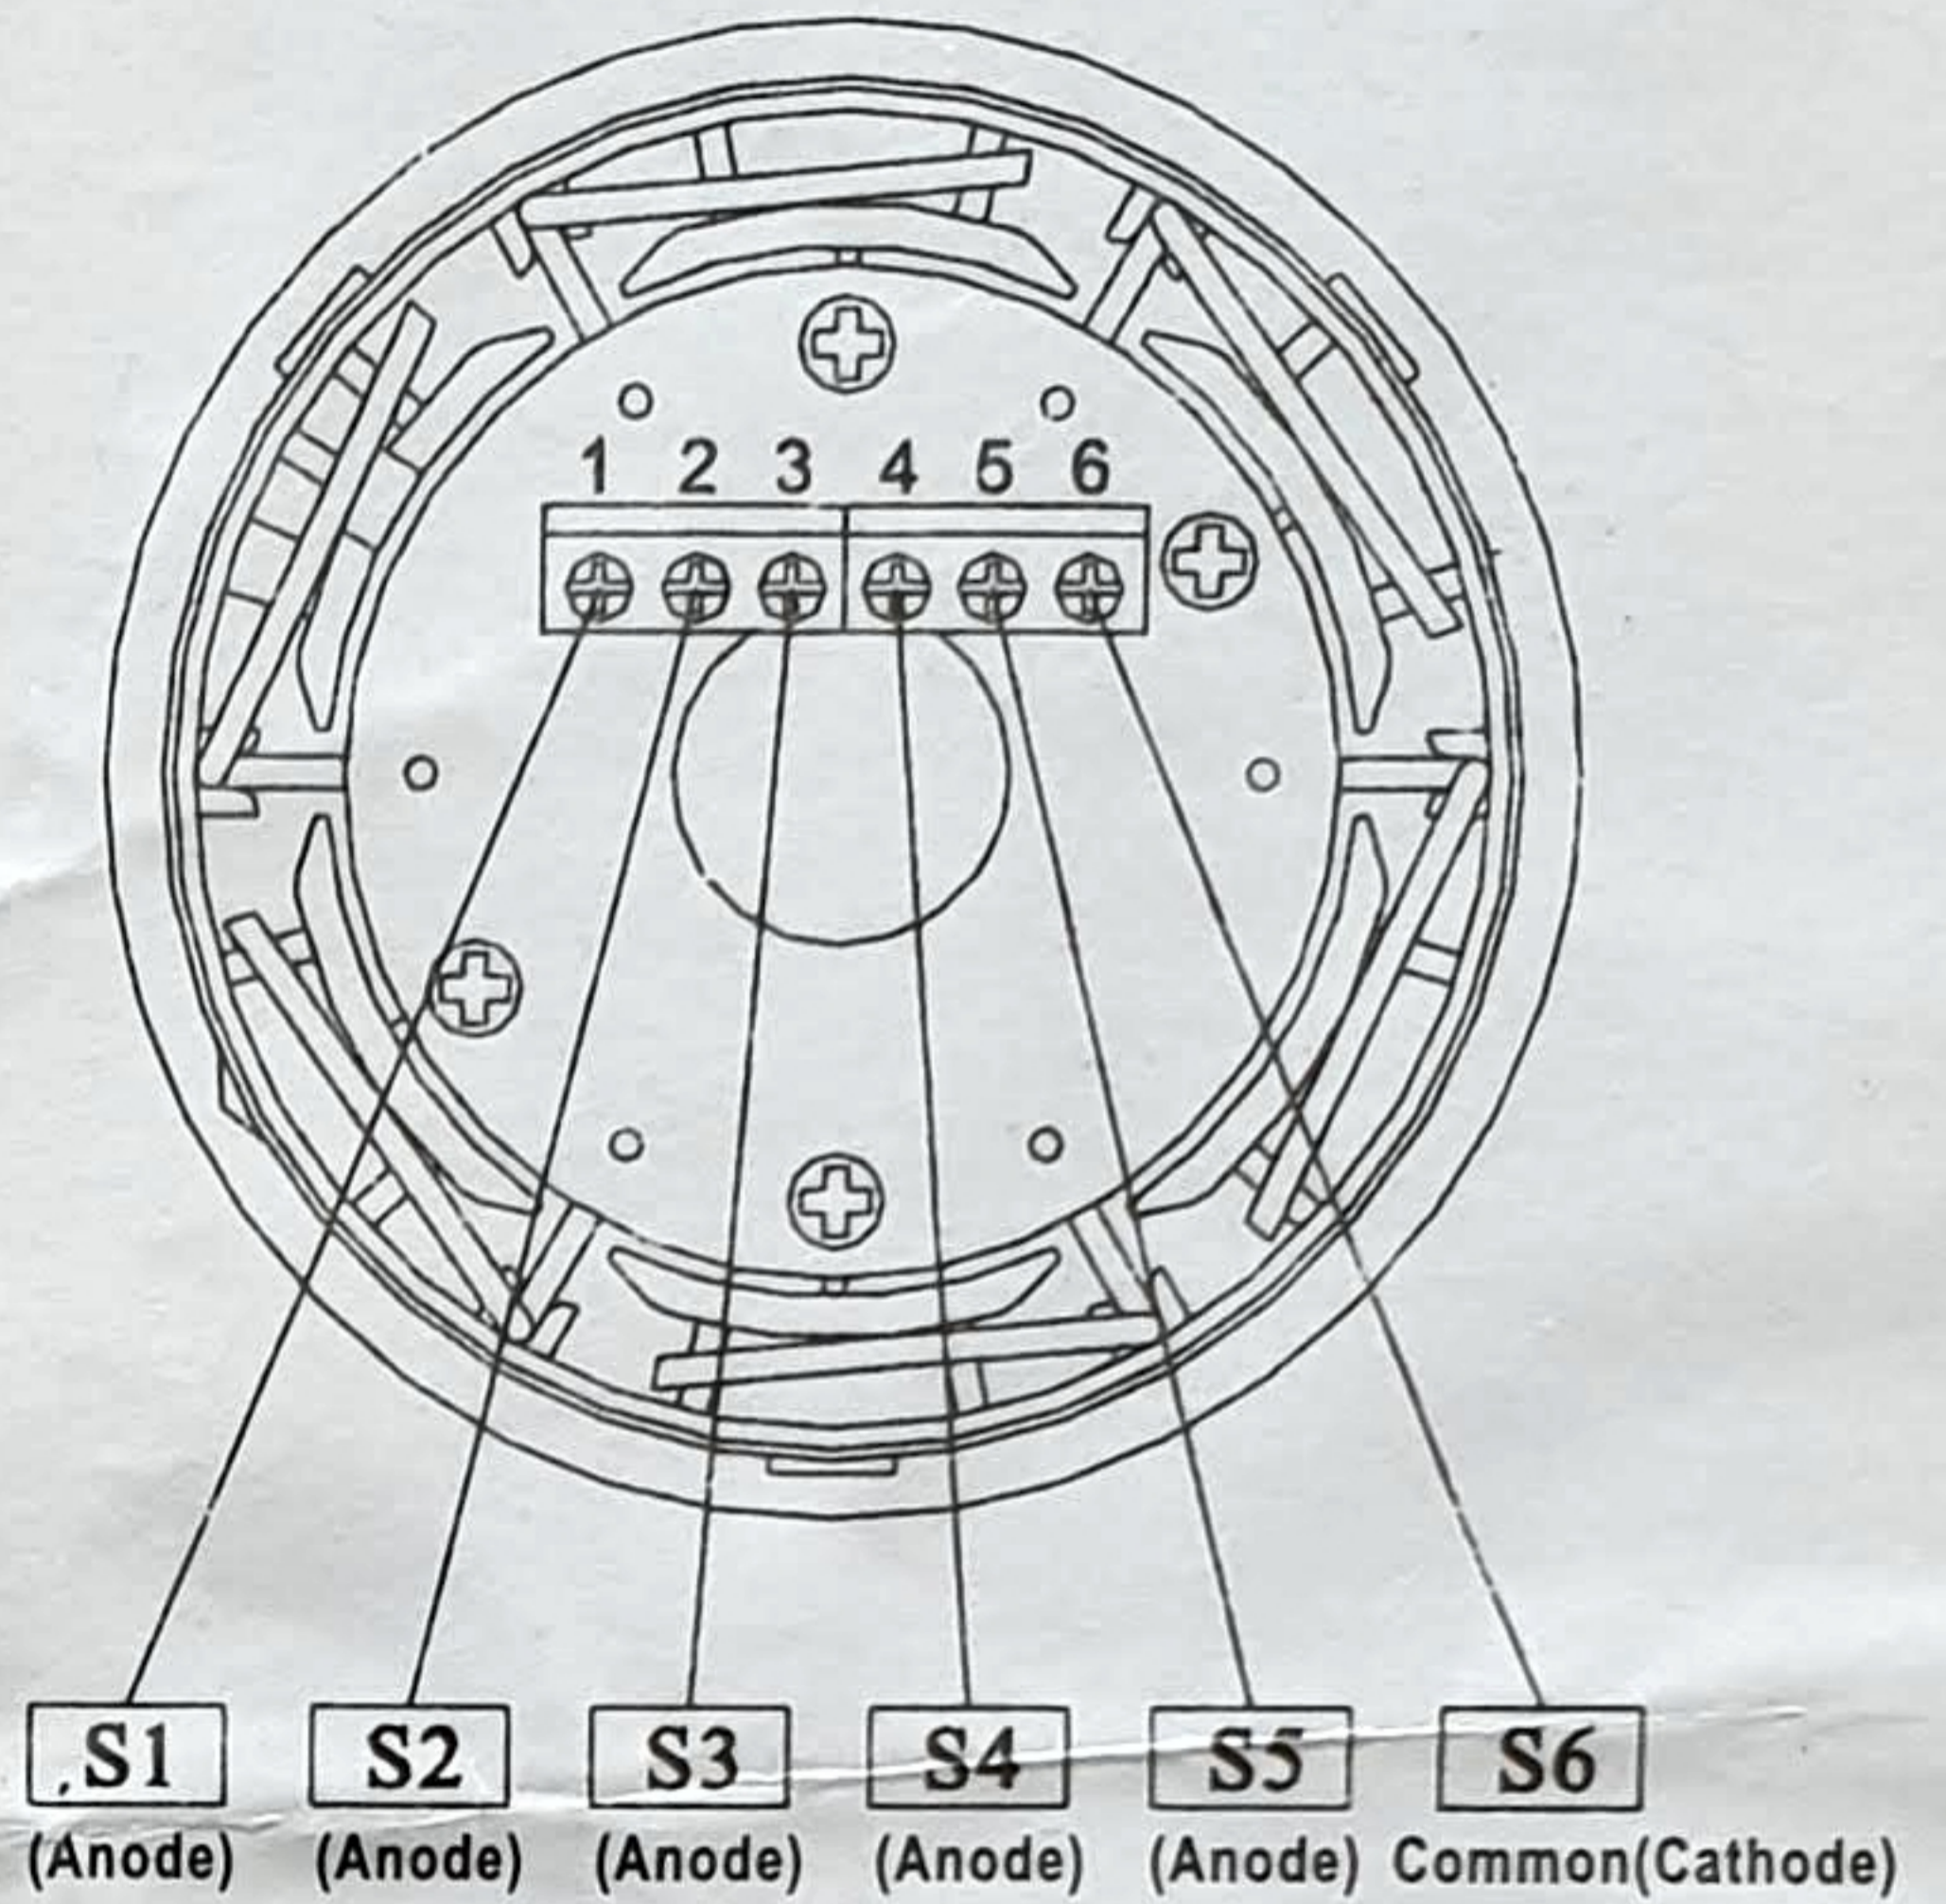

LT MODULE TOWER SIGNAL LIGHTS FIXING INSTRUCTION

Fix Instruction

Wire Connecting Direction

Base fixing Direction

Note:

When Install or repair the light, Please Cut off the power

Please make assure the power voltage is used according to the Instruction.No.mixing.