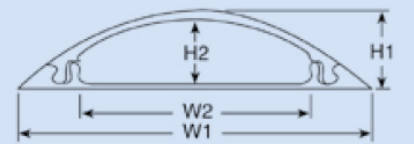

CABLE ACCESSORIES

Half Round Trunking Grey - Single compartment

Supplied in 1m lengths

Code	Size W ₁ x W ₂ x H ₁ x H ₂
RTD-40D	40 x 19 x 11 x 8.5
RTD-60D	60 x 33 x 15 x 12
RTD-90D	90 x 54 x 22 x 17.5
RTD-120D	120 x 83 x 30 x 25

Supplied with self adhesive mounting strip

Half Round Trunking Grey - 4 Compartment

Supplied in 2m lengths

Code	Size W x H
KP1873.1	75 x 18

Derivation Box for Half Round Trunking

Code	Size W x B x H
KPD.1	100 x 100 x 30