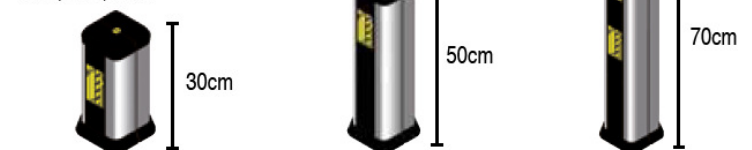

Floor Mounting Mini Office Poles

- For switches/ sockets, see pages 302, 384, 396.

S/S	CDP30	CDP50	CDP70
D/S	12932VA	12954VA	12976VA

Painted aluminium with black PVC covers

• 2 x BS686 socket boxes for 3/ 4/ 6 modules, • 2 x support frames for 3/ 4/ 6 modules	Single sided 10.5cm(W) x 6.5cm(D) • 2 x BS686 socket boxes for 3/ 4/ 6 modules, • 2 x support frames for 3/ 4/ 6 modules	• 2 x support frames for 3/ 4/ 6 modules
• For CDP30 only 1x BS686 and 1 support	Double sided 11.5cm(W) x 12cm(D) • 4 x BS686 socket boxes for 3/ 4/ 6 modules,	• 4 x support frames for 3/ 4/ 6 modules