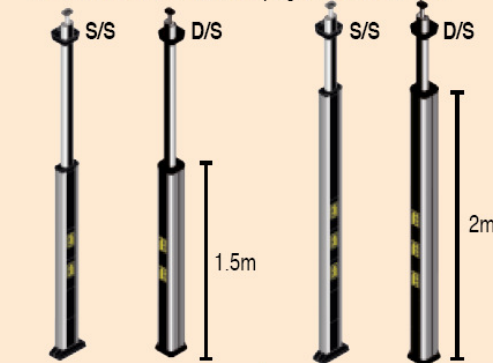

OFFICE POLES

Single Face Office Poles with Telescopic Mounting

- Use AC/DC switch /socket range page 302
- Use Gewiss range of switches/sockets page 384 - 396

Code	CM280310AA
Construction	Anodised Aluminium
Kit includes:	• 2 x BS686 socket boxes for 3/ 4/ 6 modules, • 2 x support frames for 3 modules

Accessories

CF503AA
3 Module Support frame

CF504AA
4 Module Support frame

CF506AA
6 Module Support frame

Office Poles with Telescopic Mounting

- For switches/sockets, see pages 302, 384, 396.

S/S	CB1333	CB1384
D/S	129336VA	129388VA

Painted aluminium with black PVC covers
 Single sided 10.5cm(W) x 6.5cm(D) x Height 2.7m - 3.3m
 • 2 x BS686 socket boxes for 3/ 4/ 6 modules, • 2 x support frames for 3/ 4/ 6 modules
 Double sided 11.5cm(W) x 12cm(D) x Height 2.7m - 3.3m
 • 4 x BS686 socket boxes for 3/ 4/ 6 modules, • 4 x support frames for 3/ 4/ 6 modules

Accessories

B080.2
Spare 2m length of cover

BS80-53.2
PVC support frame for 3/4/6 modules

BS686
Socket Box for 3/4/6 modules

Pop Up Module - c/w 3m Power cable.

Cutout Size: 102mm
Hole-saw Code: MS102

Code	M103	M102-2
Construction	Anodised Aluminium and Black Plastic	
Power Outlets	3 x 16A outlets	2 x 16A outlets
Data	-	2 x RJ45 CAT6 outlets